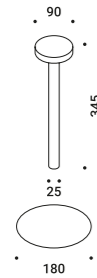

Table / Direct / Wireless

Material	ABS - Metal - Methacrylate			
Finish	.03 Matt White	.04 Matt Black	.18 Matt Gold	.27 Gravity Black
	.30 Grey Blue	.31 Black Red	.33 Black Green	.35 Grey Green
	.40 Grey Beige			

Note Chargeable table luminaire. Magnetic fixing stem. Touch ON/OFF. Battery life: 12 hours. *Apparecchio illuminante da tavolo a batteria ricaricabile. Stelo con fissaggio magnetico. ON/OFF touch. Autonomia della batteria: 12 ore.*