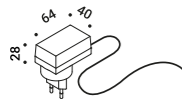

Optional accessories / Accessori opzionali

Drivers / Alimentatori