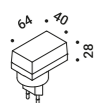

Optional accessories / Accessori opzionali

Drivers / Alimentatori