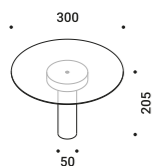

VIS À VIS

Michele Groppi / 2023

Table / Direct / Wireless

Material Metal - Methacrylate

Finish .00 Standard

Note Chargeable table luminaire. Transparent disc with refractive effect. *Apparecchio illuminante da tavolo a batteria ricaricabile. Disco trasparente con effetto rifrattivo. Stelo trasparente e modulo LED con fissaggio magnetico. Autonomia della batteria: 9 ore.*
Magnetic fixing LED module and transparent stem. Battery life: 9 hours.

VIS À VIS

2W

2700K - 110lm / 3000K - 113lm

CRI >90

ON/OFF

Driver with plug not included

USB cable included

CE IP20

Standard - 2700K - ON/OFF

1A4530000.27.00

Standard - 3000K - ON/OFF

1A4530000.30.00

Optional accessories / Accessori opzionali

Drivers / Alimentatori

Driver with plug / Alimentatore con spina Not included

Matt Black	Input 110-240V - 50/60Hz Output 5V DC - 2A - 10W - IP20	1Z0000088

LED modules / Moduli LED

LED module / Modulo LED Included

Standard	5W - 2700K - 110lm - CRI >90 Rechargeable lithium battery 5V DC Li-Ion 4800mAh - Battery life 9 hours	1A5370000.27.00
	2W - 3000K - 113lm - CRI >90 Rechargeable lithium battery 5V DC Li-Ion 4800mAh - Battery life 9 hours	1A5370000.30.00

Other accessories / Altri accessori

USB to USB-C cable / Cavo da USB a USB-C Included

Matt Black	Length 1 m	1Z0000132

The sizes are expressed in millimeters.