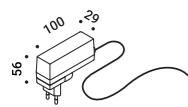

PIGRECO

6,5W
 24V DC
 3000K - 450lm
 CRI >90
 Dimmer on board
 Driver with plug included
 CE IP20

Standard - 3000K - Dimmer on board

| 1A2600000.30.06 |

Optional accessories / Accessori opzionali

Drivers / Alimentatori