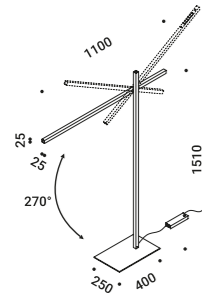

HASHI

Federico Delrosso / 2017

Floor / Direct / Indoor

Material Metal - Methacrylate

Finish .04 Matt Black .18 Matt Gold

Note Floor luminaire. Adjustable along the vertical axis. Dimmer on the cable. *Apparecchio illuminante da terra. Orientabile lungo l'asse verticale. Dimmer lungo il cavo. Cavo nero.*