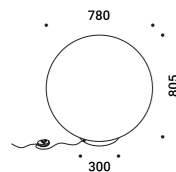

MOON F

Davide Groppi / 2023

Floor / Diffuse / Indoor

Material Japanese paper - PE

Finish .00 Standard

Note Floor luminaire. PE and Japanese paper shade. Matt white base. Dimmer on the cable. White cable. For air and sea shipping: moisture barrier bag compulsory for all models and wooden crate compulsory for MOON 120 F model.

Apparecchio illuminante da terra. Paralume in PE e carta giapponese. Base bianco opaco. Dimmer lungo il cavo. Cavo bianco.
Per spedizioni aerea e via nave: sacco barriera obbligatorio per tutti i modelli e cassa in legno obbligatoria per il modello MOON 120 F.

MOON 80 F

Max 15W - E27
100-240V - 50/60Hz
Dimmer on board
Bulb not included

CE IP20

Standard - Dimmer on board

|1A4880000.00.06 |