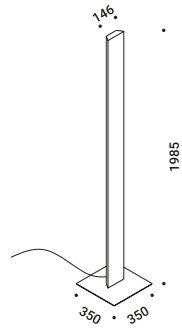

MOVIE

Omar Carraglia / 2005

Floor / Indirect / Indoor

Material Metal - Polycarbonate

Finish .03 Matt White .13 Black Brushed Stainless Steel

Note Floor luminaire. RGBW wireless control. Black cable.

Apparecchio illuminante da terra. RGBW wireless control. Cavo nero.

MOVIE

80W

100-240V - 50/60Hz

2832lm

CRI >90

Driver integrated

Dimmer on board

RGBW wireless control

CE IP20

Matt White - RGBW - Dimmer on board

1A2740300.98.06

Black Brushed Stainless Steel - RGBW - Dimmer on board

1A2741300.98.06