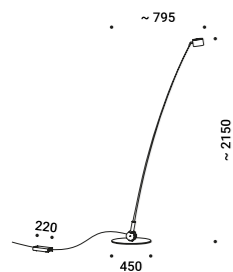

Floor / Direct / Indoor

Material	Glass fiber - Metal			
Finish	.03 Matt White	.04 Matt Black	.20 Magic Blue	.37 Copper Brown
	.41 Umbra Grey			

Note Floor luminaire. Adjustable in all directions. Dimmer on the cable. White cable for the matt white finish, black cable for the other finishes. *Apparecchio illuminante da terra. Orientabile in tutte le direzioni. Dimmer lungo il cavo. Cavo bianco per la finitura bianco opaco e cavo nero per le altre finiture.*

SAMPEI 230
Max 21W
220-240V - 50/60Hz
2700K - 1808lm / 3000K - 1890lm
CRI >90
Driver integrated
Dimmer on board
CE IP20

Matt White - 2700K - Dimmer on board	1A3730300.27.06
Matt White - 3000K - Dimmer on board	1A3730300.30.06
Matt Black - 2700K - Dimmer on board	1A3730400.27.06
Matt Black - 3000K - Dimmer on board	1A3730400.30.06
Magic Blue - 2700K - Dimmer on board	1A3732000.27.06
Magic Blue - 3000K - Dimmer on board	1A3732000.30.06
Copper Brown - 2700K - Dimmer on board	1A3733700.27.06
Copper Brown - 3000K - Dimmer on board	1A3733700.30.06
Umbra Grey - 2700K - Dimmer on board	1A3734100.27.06
Umbra Grey - 3000K - Dimmer on board	1A3734100.30.06