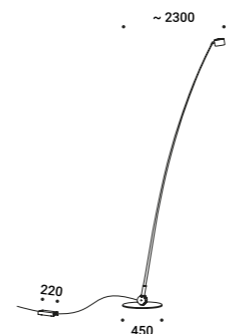

SAMPEI 440
Max 21W
220-240V - 50/60Hz
2700K - 1832lm / 3000K - 1915lm
CRI >90
Driver integrated
Dimmer on board
CE IP20

Matt White - 2700K - Dimmer on board	1A3760300.27.06
Matt White - 3000K - Dimmer on board	1A3760300.30.06
Matt Black - 2700K - Dimmer on board	1A3760400.27.06
Matt Black - 3000K - Dimmer on board	1A3760400.30.06
Magic Blue - 2700K - Dimmer on board	1A3762000.27.06
Magic Blue - 3000K - Dimmer on board	1A3762000.30.06
Copper Brown - 2700K - Dimmer on board	1A3763700.27.06
Copper Brown - 3000K - Dimmer on board	1A3763700.30.06
Umbra Grey - 2700K - Dimmer on board	1A3764100.27.06
Umbra Grey - 3000K - Dimmer on board	1A3764100.30.06