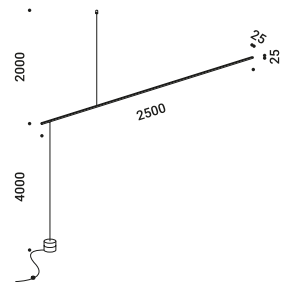

Premio AZ Award 2016

FOSBURY

Davide Groppi / 2014

Suspension / Direct-Indirect / Indoor

Material Metal
Finish .04 Matt Black

Note Suspension luminaire with floor support. Matt white rose. AISI 304 stainless steel suspension cable. Dual emission. Indirect blue light. Transparent cable. *Apparecchio illuminante a sospensione con appoggio a terra. Rosone bianco opaco. Cavo di sospensione in inox AISI 304. Doppia emissione. Luce indiretta blu. Cavo trasparente.*

The sizes are expressed in millimeters.