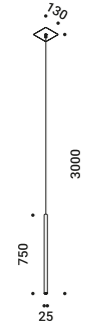

MISS 2

Remote driver version
4W
Max 350mA DC
2700K - 290lm / 3000K - 310lm
CRI >90
Driver not included

Matt White - 2700K
Matt White - 3000K
Matt Black - 2700K
Matt Black - 3000K
Brushed Brass - 2700K
Brushed Brass - 3000K
Total Black - 2700K
Total Black - 3000K
Polished Black Chrome - 2700K
Polished Black Chrome - 3000K

1A2970300.27.20
1A2970300.30.20
1A2970400.27.20
1A2970400.30.20
1A2970800.27.20
1A2970800.30.20
1A2972600.27.20
1A2972600.30.20
1A2972800.27.20
1A2972800.30.20