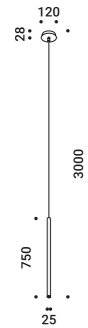

MISS 1
Ceiling driver version
6W
110-240V - 50/60Hz
2700K - 290lm / 3000K - 310lm
CRI >90
Driver integrated
PUSH
CE IP20

Matt White - 2700K - PUSH	1A2960300.27.04
Matt White - 3000K - PUSH	1A2960300.30.04
Matt Black - 2700K - PUSH	1A2960400.27.04
Matt Black - 3000K - PUSH	1A2960400.30.04
Brushed Brass - 2700K - PUSH	1A2960800.27.04
Brushed Brass - 3000K - PUSH	1A2960800.30.04
Total Black - 2700K - PUSH	1A2962600.27.04
Total Black - 3000K - PUSH	1A2962600.30.04
Polished Black Chrome - 2700K - PUSH	1A2962800.27.04
Polished Black Chrome - 3000K - PUSH	1A2962800.30.04

MISS 1
Ceiling driver version
6W
110-240V - 50/60Hz
2700K - 290lm / 3000K - 310lm
CRI >90
Driver integrated
TRIAC/IGBT
CE IP20

Matt White - 2700K - TRIAC/IGBT	1A2960300.27.02
Matt White - 3000K - TRIAC/IGBT	1A2960300.30.02
Matt Black - 2700K - TRIAC/IGBT	1A2960400.27.02
Matt Black - 3000K - TRIAC/IGBT	1A2960400.30.02
Brushed Brass - 2700K - TRIAC/IGBT	1A2960800.27.02
Brushed Brass - 3000K - TRIAC/IGBT	1A2960800.30.02
Total Black - 2700K - TRIAC/IGBT	1A2962600.27.02
Total Black - 3000K - TRIAC/IGBT	1A2962600.30.02
Polished Black Chrome - 2700K - TRIAC/IGBT	1A2962800.27.02
Polished Black Chrome - 3000K - TRIAC/IGBT	1A2962800.30.02

1A2970300.27.20
1A2970300.30.20
1A2970400.27.20
1A2970400.30.20
1A2970800.27.20
1A2970800.30.20
1A2972600.27.20
1A2972600.30.20
1A2972800.27.20
1A2972800.30.20

MISS ENDLESS

Endless version only
5,5W - 0,14A
48V DC - 50/60Hz
2700K - 290lm / 3000K - 310lm
CRI >90
Driver not included