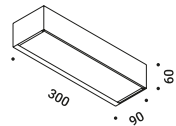

DUET

/ 2014

Wall / Diffuse / Indoor

Material Glass - Metal

Finish **.03** Matt White **.04** Matt Black **.08** Brushed Brass

Note Wall luminaire. Dual emission.

Apparecchio illuminante da parete. Doppia emissione.