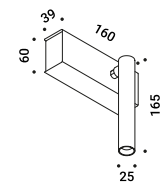

MIRA ENDLESS CASAMBI

ENDLESS version only
8,5W - 0,22A
48V DC
2700K - 327lm / 3000K - 352lm
CRI >90
Driver not included
See page ENDLESS

CE IP20 E A

Matt White - 2700K
Matt White - 3000K
Matt Black - 2700K
Matt Black - 3000K
Matt Black/Polished Gold - 2700K
Matt Black/Polished Gold - 3000K

1A2280300.27.41
1A2280300.30.41
1A2280400.27.41
1A2280400.30.41
1A2284900.27.41
1A2284900.30.41