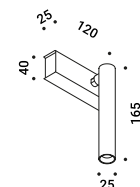

MIRA ENDLESS

ENDLESS version only
6W - 0,16A
48V DC
2700K - 327lm / 3000K - 352lm
CRI >90
Driver not included
See page ENDLESS

CE IP20 E

Matt White - 2700K
Matt White - 3000K
Matt Black - 2700K
Matt Black - 3000K
Matt Black/Polished Gold - 2700K
Matt Black/Polished Gold - 3000K

1A2280300.27.40
1A2280300.30.40
1A2280400.27.40
1A2280400.30.40
1A2284900.27.40
1A2284900.30.40