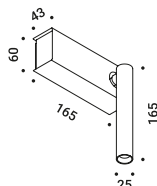

MIRA

8W
110-240V - 50/60Hz
2700K - 327lm / 3000K - 352lm
CRI >90
Driver integrated
DALI

CE IP20

Matt White - 2700K - DALI
Matt White - 3000K - DALI
Matt Black - 2700K - DALI
Matt Black - 3000K - DALI
Matt Black/Polished Gold - 2700K - DALI
Matt Black/Polished Gold - 3000K - DALI

1A2280300.27.01
1A2280300.30.01
1A2280400.27.01
1A2280400.30.01
1A2284900.27.01
1A2284900.30.01