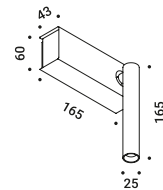

Wall-Ceiling / Direct / Indoor

Material	Metal
Finish	.03 Matt White .04 Matt Black .49 Matt Black/Polished Gold

Note Wall luminaire. Adjustable in all directions. MIRA ENDLESS and MIRA ENDLESS CASAMBI: luminaires dedicated to ENDLESS system (Max 48V DC - Max 150W - Max 4A). They can be used, on the same circuit, with the ENDLESS models.

Apparecchio illuminante da parete. Orientabile in tutte le direzioni. MIRA ENDLESS e MIRA ENDLESS CASAMBI: apparecchi illuminanti dedicati al sistema ENDLESS (Max 48V DC - Max 150W - Max 4A) ed utilizzabili, sullo stesso circuito, con i modelli ENDLESS.

MIRA

8W
110-240V - 50/60Hz
2700K - 327lm / 3000K - 352lm
CRI >90
Driver integrated
PUSH

CE IP20

Matt White - 2700K - PUSH
Matt White - 3000K - PUSH
Matt Black - 2700K - PUSH
Matt Black - 3000K - PUSH
Matt Black/Polished Gold - 2700K - PUSH
Matt Black/Polished Gold - 3000K - PUSH

1A2280300.27.04
1A2280300.30.04
1A2280400.27.04
1A2280400.30.04
1A2284900.27.04
1A2284900.30.04