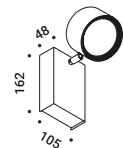

SPOT
Max 21W
220-240V - 50/60Hz
Driver integrated
PUSH
LED module not included

Matt White - PUSH	1A1080300.00.04
Matt Black - PUSH	1A1080400.00.04
Matt Black/Polished Gold - PUSH	1A1084900.00.04