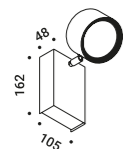

SPOT
Max 21W
220-240V - 50/60Hz
Driver integrated
DALI
LED module not included

Matt White - DALI	1A1080300.00.01
Matt Black - DALI	1A1080400.00.01
Matt Black/Polished Gold - DALI	1A1084900.00.01