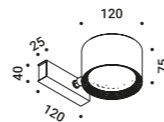

Wall-Ceiling / Direct / Indoor

Material	Metal		
Finish	.03 Matt White	.04 Matt Black	.49 Matt Black/Polished Gold

Note Wall luminaire. Adjustable in all directions. SPOT ENDLESS and SPOT ENDLESS CASAMBI: luminaires dedicated to ENDLESS system (Max 48V DC - Max 150W - Max 4A). They can be used, on the same circuit, with the ENDLESS models.

Apparecchio illuminante da parete. Orientabile in tutte le direzioni. SPOT ENDLESS e SPOT ENDLESS CASAMBI: apparecchi illuminanti dedicati al sistema ENDLESS (Max 48V DC - Max 150W - Max 4A) ed utilizzabili, sullo stesso circuito, con i modelli ENDLESS.

SPOT ENDLESS
ENDLESS version only
Max 13W - 0,34A
48V DC
Driver not included
LED module not included

Matt White	1A1080300.00.40
Matt Black	1A1080400.00.40
Matt Black/Polished Gold	1A1084900.00.40