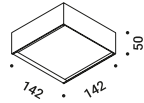

TOAST LED

12W
100-240V - 50/60Hz
2700K - 743lm / 3000K - 743lm
CRI >90
Driver integrated
ON/OFF
CE IP20

Polished Chrome - 2700K - ON/OFF
Polished Chrome - 3000K - ON/OFF
Matt White - 2700K - ON/OFF
Matt White - 3000K - ON/OFF
Matt Black - 2700K - ON/OFF
Matt Black - 3000K - ON/OFF
Brushed Brass - 2700K - ON/OFF
Brushed Brass - 3000K - ON/OFF
Brushed Chrome - 2700K - ON/OFF
Brushed Chrome - 3000K - ON/OFF

1A3280100.27.00
1A3280100.30.00
1A3280300.27.00
1A3280300.30.00
1A3280400.27.00
1A3280400.30.00
1A3280800.27.00
1A3280800.30.00
1A3281400.27.00
1A3281400.30.00

Optional accessories / Accessori opzionali

Bulbs / Lampadine

LED - R7s COB - 78 mm

220-240V - 4W - 330°
3000K - 450lm - CRI >80
Energy Efficiency E

1Y0000138

Not included

The sizes are expressed in millimeters.