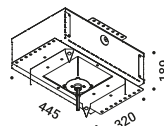

Installation kits / Kit d'installazione

Plasterboard flange 12,5 mm / Flangia per cartongesso 12,5 mm				Not included
Matt Black	Cut-out Ø 21 mm Minimum space for mounting 100 mm IP65	NULLA	1A2200400.00.00	

Plasterboard flange 12,5 mm / Flangia per cartongesso 12,5 mm				Not included
Matt Black	Cut-out Ø 22 mm Minimum space for mounting 190 mm	NULLA 18	1A2210400.00.00	

Masonry Box / Cassaforma per laterizio				Not included
Standard		NULLA 18	1A2390000.00.00	