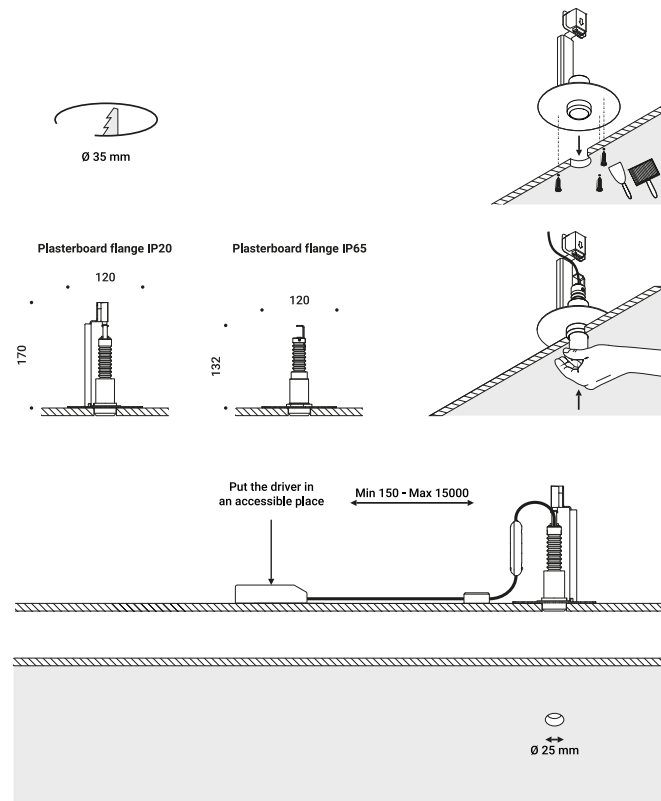

NULLA 25 installation conditions