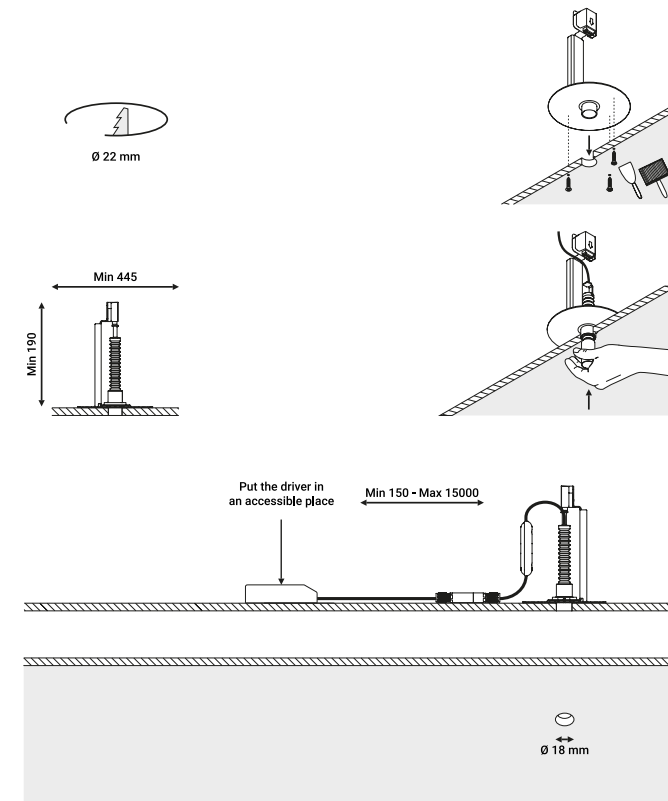

NULLA installation conditions

The sizes are expressed in millimeters.