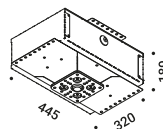

Compulsory accessories / Accessori obbligatori

Installation kits / Kit d'installazione

Masonry Box / Cassaforma per laterizio				Not included
Standard		NULLA 25	1A2380000.00.00