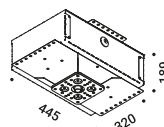

Masonry Box / Cassaforma per laterizio				Not included
Standard		NULLA 18	1A2390000.00.00