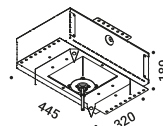

Concrete box / Cassaforma per cemento				Not included
Standard		NULLA 25	1A2230000.00.00