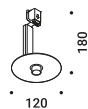

NULLA 25 - 32°
9W
24V DC
2700K - 384lm / 3000K - 413lm
CRI >90
Beam 32°
UGR <19
Driver not included
CE IP20/IP65

Standard - 2700K
Standard - 3000K

1A2020000.27.20
1A2020000.30.20

Compulsory accessories / Accessori obbligatori

Installation kits / Kit d'installazione

Plasterboard flange 12,5 mm / Flangia per cartongesso 12,5 mm				Not included
Matt Black	Cut-out Ø 21 mm Minimum space for mounting 100 mm IP65	NULLA	1A2200400.00.00	