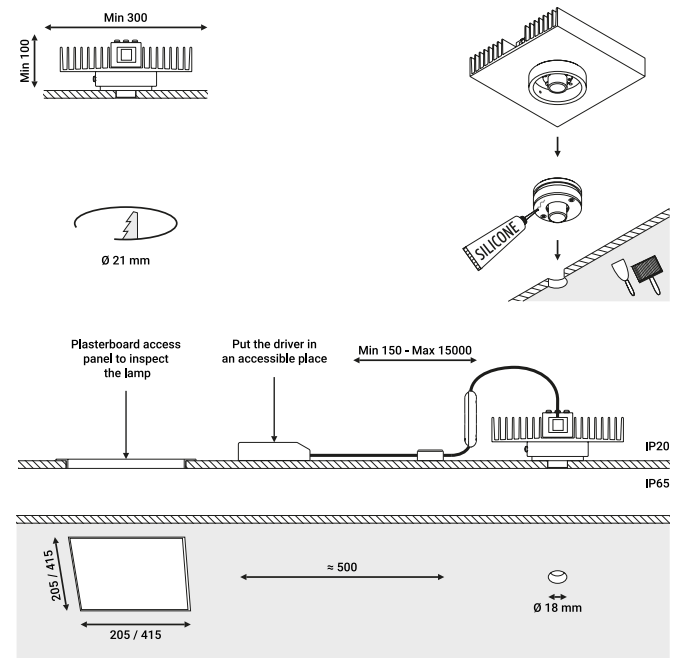

NULLA installation conditions

The sizes are expressed in millimeters.