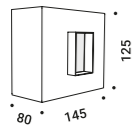

# QUAD

/ 2021

Recessed / Diffuse / Indoor

**Material** Metal  
**Finish** .03 Matt White

**Note** Recessed luminaire. Plasterboard hole: 40x60 mm. Minimum space for recessed installation: 80 mm. *Apparecchio illuminante da incasso. Foro del cartongesso: 40x60 mm. Spazio minimo per incasso: 80 mm.*

### Installation box / Cassaforma

Standard Plasterboard cut-out 40x60 mm  
Minimum space for mounting 80 mm

Not included

1A1520000.00.00

The sizes are expressed in millimeters.