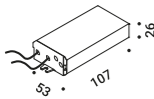

QUAD

/ 2021

Recessed / Diffuse / Indoor

Material Metal
Finish .03 Matt White

Note Recessed luminaire. Plasterboard hole: 40x60 mm. Minimum space for recessed installation: 80 mm. *Apparecchio illuminante da incasso. Foro del cartongesso: 40x60 mm. Spazio minimo per incasso: 80 mm.*

QUAD

2W

Max 500mA DC

2700K - 128lm / 3000K - 133lm

CRI >90

Driver not included

CE IP44

Matt White - 2700K

Matt White - 3000K

1A1510300.27.20

1A1510300.30.20

Compulsory accessories / Accessori obbligatori

Drivers / Alimentatori