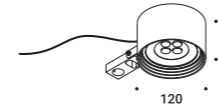

### Anchoring bolt / Tirafondo

Not included

Cut-out Ø 250 mm

Minimum space for mounting 350 mm

1A3620000.00.00

Lighting modules / Corpi illuminanti