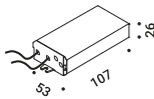

Compulsory accessories / Accessori obbligatori

Drivers / Alimentatori

Driver / Alimentatore

220-240V(100-127V) 350mA/17W(15W)/IP68/ON/OFF

1Z0240880

Not included

Daniele Sprega / 2021

BUBKA BOLLARD

Optional accessories / Accessori opzionali

Installation kits / Kit d'installazione