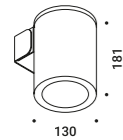

CHILLOUT

/ 2011

Wall / Direct / Outdoor

Material Glass - Metal
Finish .03 Matt White

Note Outdoor wall luminaire. Adjustable along the vertical axis.

Apparecchio illuminante da esterno da parete. Orientabile lungo l'asse verticale.

The sizes are expressed in millimeters.