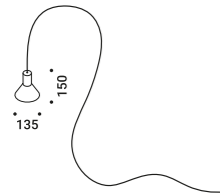

NEURO OUTDOOR

Davide Groppi - Beppe Merlano / 2022

Suspension / Direct / Outdoor

Material AISI 316L Stainless Steel - Metal
Finish .04 Matt Black .32 Copper Oxide

Note Outdoor suspension luminaire. Black cable (10 m). *Apparecchio illuminante da esterno a sospensione. Cavo nero (10 m).*