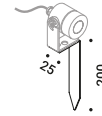

Earth spike / Picchetto		Not included
Standard		1A1620000.00.00