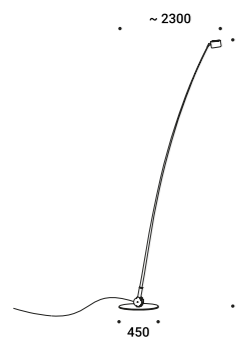

Compasso d'Oro ADI
Award 2014

SAMPEI 440 OUTDOOR

Enzo Calabrese - Davide Groppi / 2011

Floor / Direct / Outdoor

Material	Glass fiber - Metal			
Finish	.03 Matt White	.04 Matt Black	.20 Magic Blue	.35 Grey Green
	.40 Grey Beige			
Note	Outdoor floor luminaire. Adjustable in all directions. Black cable (5 m). <i>Apparecchio illuminante da esterno da terra. Orientabile in tutte le direzioni. Cavo nero (5 m).</i>			