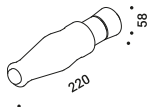

Optional accessories / Accessori opzionali

Installation kits / Kit d'installazione

Driver connector IP68 / Connettore driver IP68	Included
1 Piece	1A1660000.00.00

Bulbs / Lampadine

LED - E27 - A60	Not included
220-240V - 11,2W - 360° 2700K - 1521lm - CRI >90 Energy Efficiency D - Dimmable	1Y0330790

Other accessories / Altri accessori

IP65 Schuko adapter / Adattatore Schuko IP65	Not included
IP65	1A2950000.00.00

The sizes are expressed in millimeters.