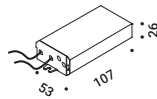

Compulsory accessories / Accessori obbligatori

Drivers / Alimentatori

Driver / Alimentatore	Not included
220-240V(100-127V) 700mA/30W(15W)/IP68/ON/OFF	1Z0241110

Optional accessories / Accessori opzionali

Installation kits / Kit d'installazione

Driver connector IP68 / Connettore driver IP68	Included
1 Piece	1A1660000.00.00