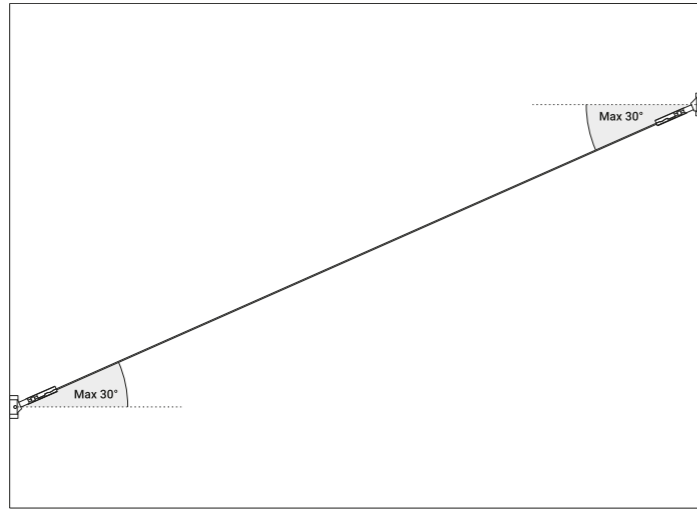

Kit wall connection sloped right 75° / Kit attacco da parete per inclinazione 75° destro			Not included
Matt Black			1A5710400.00.00

Kit wall connection sloped left 75° / Kit attacco da parete per inclinazione 75° sinistro			Not included
Matt Black			1A5720400.00.00