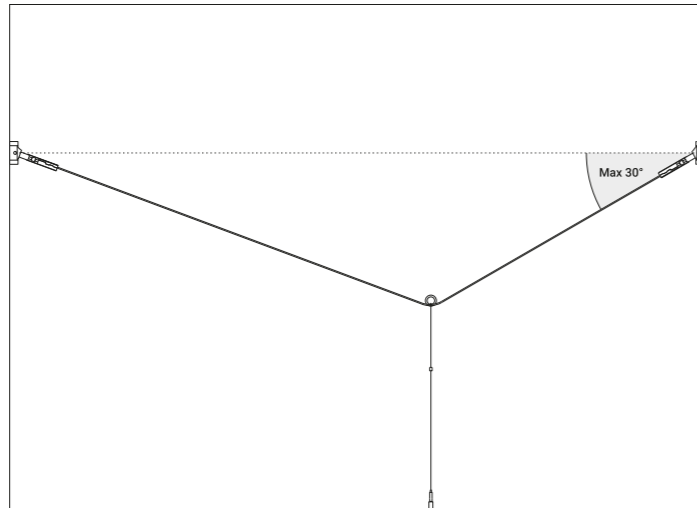

1A5580000.00.00 – Example of installation with bending accessory

Optional accessories / Accessori opzionali

Installation kits / Kit d'installazione

Dual emission kit - 6 m / Kit doppia emissione - 6 m				Not included
Standard	Input 24V DC - 72W - IP20 2700K - 6079lm - CRI >90 Not bendable	UTOPIA 6	1A5690000.27.20	
Standard	Input 24V DC - 72W - IP20 3000K - 6322lm - CRI >90 Not bendable	UTOPIA 6	1A5690000.30.20	

Dual emission kit - 12 m / Kit doppia emissione - 12 m				Not included
Standard	Input 24V DC - 144W - IP20 2700K - 10133lm - CRI >90 Not bendable	UTOPIA 12	1A5700000.27.20	
Standard	Input 24V DC - 144W - IP20 3000K - 10538lm - CRI >90 Not bendable	UTOPIA 12	1A5700000.30.20	

	+		+	2 x	+	2 x
UTOPIA 6 1A5650400.27.20 1A5650400.30.20		DUAL EMISSION KIT - 6 m 1A5690000.27.20 1A5690000.30.20		REMOTE DRIVER 1Z1120540		CONTROLLER 1Z2170010
	+		+	2 x	+	2 x
UTOPIA 12 1A5660400.27.20 1A5660400.30.20		DUAL EMISSION KIT - 12 m 1A5700000.27.20 1A5700000.30.20		REMOTE DRIVER 1Z1120500		CONTROLLER 1Z2170010

UTOPIA dual emission version