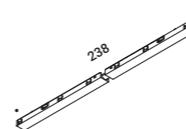

Flexible joint / Giunto flessibile		Not included
Matt Black	1A4170400.15.00	

Linear connector / Connettore lineare		Not included
Matt Black	1A4170400.16.00	

Locking tool / Strumento per bloccaggio		Not included
Standard	1A4170000.17.00