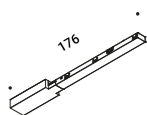

Optional accessories / Accessori opzionali

Installation kits for wall and ceiling track / Kit d'installazione per binario da parete e soffitto

Corner joint cover H / Coprigiunto angolare H			Not included
Matt White	For wall and ceiling track	1A4170300.05.00	
Matt Black	For wall and ceiling track	1A4170400.05.00	

Corner joint cover V / Coprigiunto angolare V			Not included
Matt White	For wall and ceiling track	1A4170300.06.00	
Matt Black	For wall and ceiling track	1A4170400.06.00	

Cover - 3 m / Copertura - 3 m			Not included
Matt White	For wall and ceiling track	1A4170300.08.00	
Matt Black	For wall and ceiling track	1A4170400.08.00	

Endless connector / Connettore Endless			Not included
Standard	For wall and ceiling track	1A4170000.20.00	

Installation kits for recessed track / Kit d'installazione per binario da incasso

Cover - 3 m / Copertura - 3 m			Not included
Matt White	For recessed track	1A4180300.08.00	
Matt Black	For recessed track	1A4180400.08.00	

Optional accessories / Accessori opzionali

Installation kits / Kit d'installazione

L connector / Connettore a L		Not included
Matt Black	1A4170400.13.00	

Ceiling wall connector / Connettore soffitto-parete		Not included
Matt Black	1A4170400.14.00	

Flexible joint / Giunto flessibile		Not included
Matt Black	1A4170400.15.00	

Linear connector / Connettore lineare		Not included
Matt Black	1A4170400.16.00	

Locking tool / Strumento per bloccaggio		Not included
Standard	1A4170000.17.00