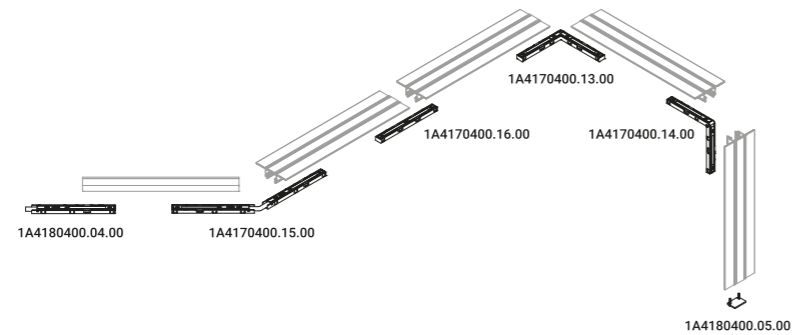

Layout example of
wall and ceiling versionLayout example of
recessed version

Systems / Direct / Indoor

Material

Finish .04 Matt Black

Note

Ceiling and wall track system operating at 48V DC. Possibility for the luminaire to be powered by ENDLESS system (Max 48V DC - Max 150W - Max 4A) and to be used, on the same circuit, with the ENDLESS models.