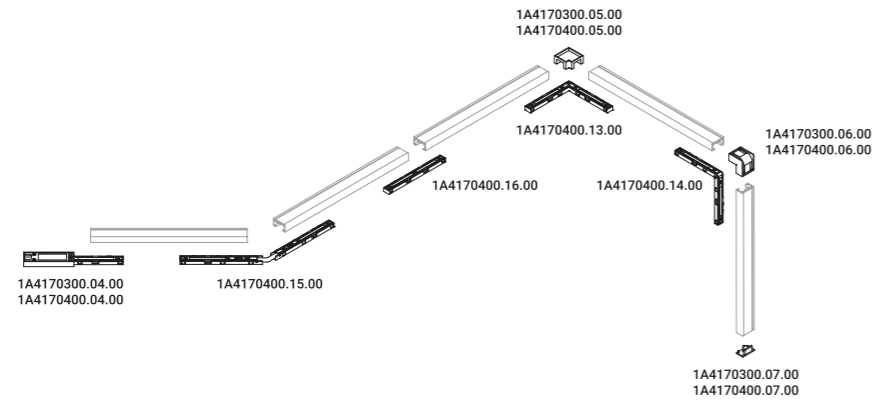

Layout example of
wall and ceiling versionLayout example of
recessed version

Systems / Direct / Indoor

Material

Finish .04 Matt Black

Note

Ceiling and wall track system operating at 48V DC. Possibility for the luminaire to be powered by ENDLESS system (Max 48V DC - Max 150W - Max 4A) and to be used, on the same circuit, with the ENDLESS models.