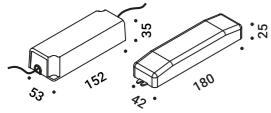

Drivers / Alimentatori

Driver / Alimentatore		Not included
	Input 100-240V - 50/60Hz Output 48V - 60W - IP20 - DALI	1A4170000.19.00