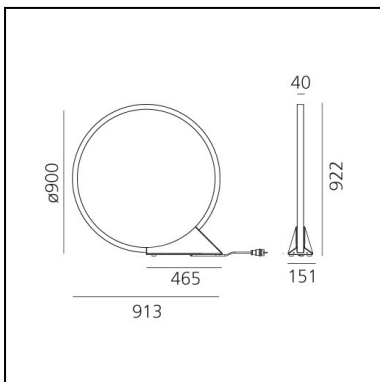

LUMINAIRE

- Watt: **43W**
- Delivered lumen output: **1830lm**
- CCT: **3000K**
- Efficiency: **56%**
- Efficacy: **42.55lm/W**
- CRI: **90**

Notes

Plug IP44

DESCRIPTION

"O" is an essential element that, when switched off, frames nature and suggests perspectives, an unobtrusive object in space that does not alter environmental balances. Its controlled and comfortable light emission can be adjusted with sensors and with the Artemide App to ensure focused operation, thus preventing waste and respecting the circadian cycles of all animal and plant species. Introduced in 2018 both floor and suspended outdoor versions, it is a perfect lighting also for indoor use thanks to a cabled option that allows easy relocation. Also in this case the IP degree of protection is still suitable for outdoor use. Its lightness is not just formal: its thin aluminium profile is an element of its own, which can be moved wherever necessary, allowing multiple uses, and creating a pleasant ambience anywhere with its soft, non-glaring light. "O" is developed in the original 90-cm diameter version, as well as in a smaller, 45-cm and bigger 150-cm versions featuring all the characteristics of the original one. "O" is thus a comprehensive family of elements creating dynamic lightscapes.

FEATURES

- Product Code: **T073030APP**
- Colour: **Black**
- Installation: **Floor**
- Material: **Aluminium, Silicone diffuser**
- Series: **Design Collection, Architectural Outdoor**
- Environment: **Outdoor**
- design by: **Elemental**

DIMENSIONS

- Length: **913 mm**
- Height: **922 mm**
- Diameter: **900 mm**
- Base Length: **465 mm**
- Base Width: **151 mm**

SOURCES INCLUDED

- Category: **Led**
- Number: **1**
- Watt: **35W**
- Color temperature (K): **3000K**
- CRI: **90**