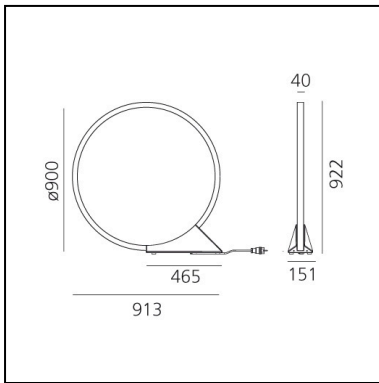

"O" Floor - Indoor

Elemental

IP44   

LUMINAIRE

- Watt: **43W**
- Delivered lumen output: **1830lm**
- CCT: **3000K**
- Efficiency: **56%**
- Efficacy: **42.55lm/W**
- CRI: **90**

Notes

Plug IP44

DESCRIPTION

DIMENSIONS

- Length: **913 mm**
- Height: **922 mm**
- Diameter: **900 mm**
- Base Length: **465 mm**
- Base Width: **151 mm**

SOURCES INCLUDED

- Category: **Led**
- Number: **1**
- Watt: **35W**
- Color temperature (K): **3000K**
- CRI: **90**