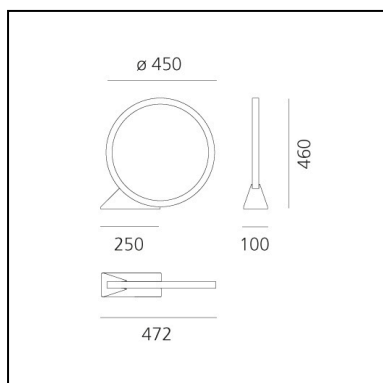

LUMINAIRE

- Watt: **19W**
- Delivered lumen output: **875lm**
- CCT: **3000K**
- Efficiency: **56%**
- Efficacy: **46.05lm/W**
- CRI: **90**

Notes

DESCRIPTION

"O" is an essential element that, when switched off, frames nature and suggests perspectives, an unobtrusive object in space that does not alter environmental balances. Its controlled and comfortable light emission can be adjusted with sensors and with the Artemide App to ensure focused operation, thus preventing waste and respecting the circadian cycles of all animal and plant species.

Introduced in 2018 both floor and suspended outdoor versions, it is a perfect lighting also for indoor use thanks to a cabled option that allows easy relocation. Also in this case the IP degree of protection is still suitable for outdoor use. Its lightness is not just formal: its thin aluminium profile is an element of its own, which can be moved wherever necessary, allowing multiple uses, and creating a pleasant ambience anywhere with its soft, non-glaring light. "O" is developed in the original 90-cm diameter version, as well as in a smaller, 45-cm and bigger 150-cm versions featuring all the characteristics of the original one. "O" is thus a comprehensive family of elements creating dynamic lightscapes.

FEATURES

- Product Code: **T071130**
- Colour: **Black**
- Installation: **Ceiling, Wall, Floor**
- Material: **Aluminium, Silicone diffuser**
- Series: **Design Collection, Architectural Outdoor**
- Environment: **Outdoor**
- design by: **Elemental**

DIMENSIONS

- Length: **472 mm**
- Height: **460 mm**
- Diameter: **450 mm**
- Base Length: **247 mm**
- Base Width: **100 mm**