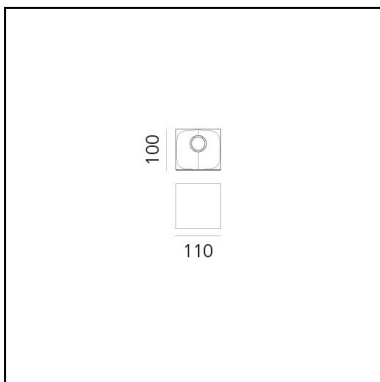

Aede - White

Pio & Tito Toso

IP20   Dimmerable: 

LUMINAIRE

- Watt: **20W**
- Voltage: **220-240V**
- Delivered lumen output: **1281lm**
- CCT: **2700K**
- Efficiency: **62%**
- Efficacy: **64.04lm/W**
- CRI: **90**
- Dimmable Typology: **Push**

FEATURES

- Product Code: **0041020A**
- Colour: **White**
- Installation: **Wall**
- Material: **Aluminium**
- Series: **Design Collection**
- Environment: **Indoor**
- Emission: **Direct**
- design by: **Pio & Tito Toso**

DIMENSIONS

- Length: **110 mm**
- Width: **100 mm**
- Height: **110 mm**
- Glow Wire Test: **750°**

SOURCES INCLUDED

- Category: **Led**
- Number: **1**
- Watt: **17W**
- Delivered lumen output: **2036**
- Color temperature (K): **2700K**
- CRI: **90**
- Color Tolerance: **MacAdam 2SDCM**
- Efficacy: **119lm/W**
- Service Life: **50000-L70**