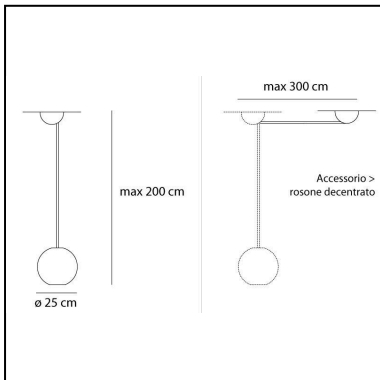

Aggregato Suspension Ø250 sfera

Enzo Mari

Giancarlo Fassina

IP20    Dimmerable: 

LUMINAIRE *

- Watt: **11W**
- Voltage: **220V-240V**

* Photometric data may vary depending on the source installed. Light measurements are provided in relative form and technical lighting calculations may be updated according to the effective source used.

DIMENSIONS

- Height: **2000 mm**
- Diameter: **250 mm**
- Glow Wire Test: **650°**

SOURCES NOT INCLUDED

- Category: **LED RETROFIT**
- Number: **1**
- Watt: **12W**
- Socket: **E27**

Accessories

AGGREGATO SOSP
ROSONE DECENT
A086000

Aggregato Suspension Ø400 sfera

Enzo Mari

Giancarlo Fassina

IP20    Dimmerable:  +  -

LUMINAIRE *

- Watt: **11W**
- Voltage: **220V-240V**

* Photometric data may vary depending on the source installed. Light measurements are provided in relative form and technical lighting calculations may be updated according to the effective source used.

DIMENSIONS

- Height: **2000 mm**
- Diameter: **400 mm**
- Glow Wire Test: **650°**

SOURCES NOT INCLUDED

- Category: **LED RETROFIT**
- Number: **1**
- Watt: **12W**
- Socket: **E27**

Accessories

AGGREGATO SOSP
ROSONE DECENT
A086000