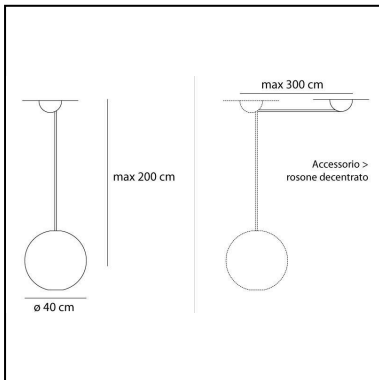

Aggregato Suspension Ø250 sfera

Enzo Mari

Giancarlo Fassina

IP20    Dimmerable: 

LUMINAIRE *

- Watt: **11W**
- Voltage: **220V-240V**

* Photometric data may vary depending on the source installed. Light measurements are provided in relative form and technical lighting calculations may be updated according to the effective source used.

DIMENSIONS

- Height: **2000 mm**
- Diameter: **250 mm**
- Glow Wire Test: **650°**

SOURCES NOT INCLUDED

- Category: **LED RETROFIT**
- Number: **1**
- Watt: **12W**
- Socket: **E27**

Accessories

AGGREGATO SOSP
ROSONE DECENT
A086000

Aggregato Suspension Ø400 sfera

Enzo Mari

Giancarlo Fassina

IP20    Dimmerable:  +  -

LUMINAIRE *

- Watt: **11W**
- Voltage: **220V-240V**

* Photometric data may vary depending on the source installed. Light measurements are provided in relative form and technical lighting calculations may be updated according to the effective source used.

DIMENSIONS

- Height: **2000 mm**
- Diameter: **400 mm**
- Glow Wire Test: **650°**

SOURCES NOT INCLUDED

- Category: **LED RETROFIT**
- Number: **1**
- Watt: **12W**
- Socket: **E27**

Accessories

AGGREGATO SOSP
ROSONE DECENT
A086000