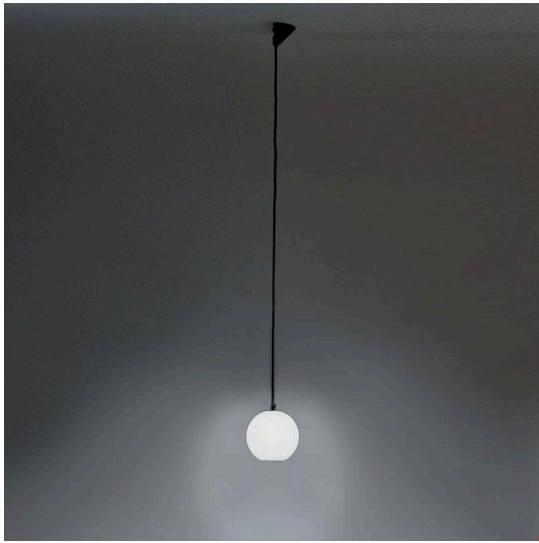

Aggregato Suspension Ø250 sfera

Enzo Mari

Giancarlo Fassina

IP20    Dimmerable: 

LUMINAIRE *

- Watt: **11W**
- Voltage: **220V-240V**

* Photometric data may vary depending on the source installed. Light measurements are provided in relative form and technical lighting calculations may be updated according to the effective source used.

Notes

Lamp with interchangeable diffusers.

DESCRIPTION

Aggregato is the result of Enzo Mari's thoughts on the logics of industrial production: a handful of basic elements make it possible to put together multiple solutions of light; it is a systemic and strictly understated thought, to illuminate all spaces. Today, three different diffusers in two sizes can be combined with a simple suspension structure or with Saliscendi a Sfera.

FEATURES

- Product Code: **A089410 + A033200**
- Colour: **White**
- Installation: **Suspension**
- Material: **Technopolymer, methacrylate**
- Series: **Design Collection**
- Environment: **Indoor**
- Area contract: **Residential**
- Emission: **Diffused**
- design by: **Enzo Mari, Giancarlo Fassina**

DIMENSIONS

- Height: **2000 mm**
- Diameter: **250 mm**
- Glow Wire Test: **650°**

SOURCES NOT INCLUDED

- Category: **LED RETROFIT**
- Number: **1**
- Watt: **12W**
- Socket: **E27**

Accessories

AGGREGATO SOSP
ROSONE DECENT
A086000