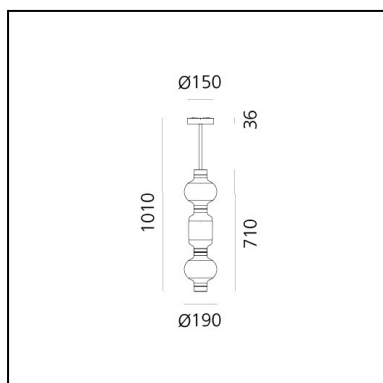

Alambicco - Vertical 600

Neil Poulton

DESCRIPTION

* The product is not yet available.

IP20  Dimmerable: 

FEATURES

- Product Code: - - -
- Installation: **Ceiling**
- Series: **Design Collection, Novelties**
- design by: **Neil Poulton**

DIMENSIONS

- Length: **190 mm**
- Width: **190 mm**
- Height: **1010 mm**

LUMINAIRE

- Watt: **25W**

Alambicco - Vertical

Neil Poulton

DESCRIPTION

* The product is not yet available.

IP20  Dimmerable: 

FEATURES

- Product Code: - - -
- Installation: **Suspension**
- Series: **Design Collection, Novelties**
- design by: **Neil Poulton**

DIMENSIONS

- Length: **190 mm**
- Width: **190 mm**
- Height: **1510 mm**

LUMINAIRE

- Watt: **45W**