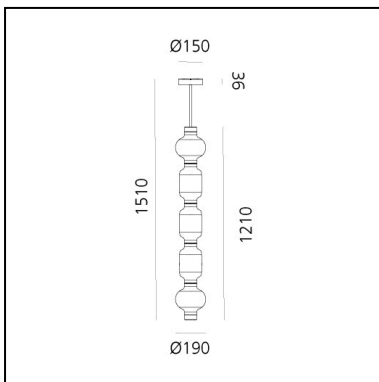

DIMENSIONS

- Length: **190 mm**
- Width: **190 mm**
- Height: **1010 mm**

LUMINAIRE

- Watt: **25W**

Alambicco - Vertical

Neil Poulton

DESCRIPTION

* The product is not yet available.

IP20  Dimmerable: 

FEATURES

- Product Code: - - -
- Installation: **Suspension**
- Series: **Design Collection, Novelties**
- design by: **Neil Poulton**

DIMENSIONS

- Length: **190 mm**
- Width: **190 mm**
- Height: **1510 mm**

LUMINAIRE

- Watt: **45W**