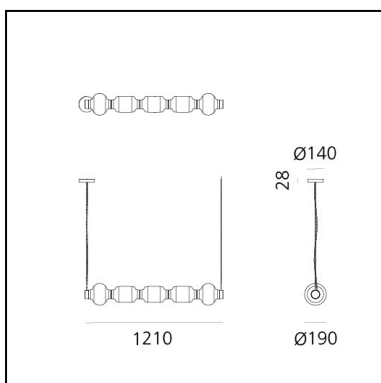

Alambiccò - Horizontal

Neil Poulton

DESCRIPTION

* The product is not yet available.

IP20  Dimmerable: 

FEATURES

- Product Code: - - -
- Installation: **Suspension**
- Series: **Design Collection, Novelties**
- design by: **Neil Poulton**

DIMENSIONS

- Length: **1210 mm**
- Width: **190 mm**
- Height: **190 mm**

LUMINAIRE

- Watt: **45W**