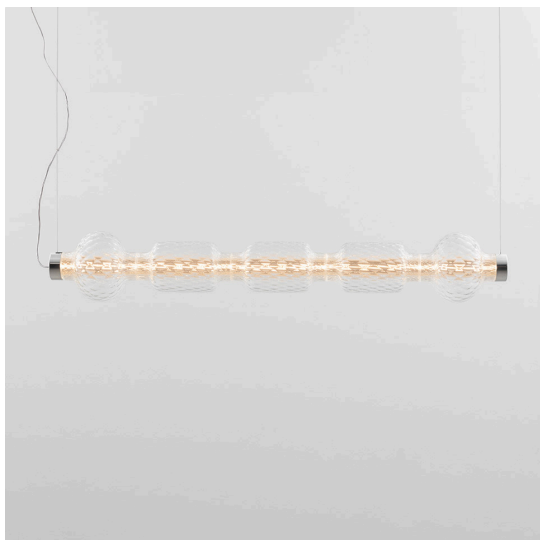

Alambiccò - Horizontal

Neil Poulton

DESCRIPTION

* The product is not yet available.

IP20  Dimmerable: 

FEATURES

- Product Code: - - -
- Installation: **Suspension**
- Series: **Design Collection, Novelties**
- design by: **Neil Poulton**

DIMENSIONS

- Length: **1210 mm**
- Width: **190 mm**
- Height: **190 mm**

LUMINAIRE

- Watt: **45W**