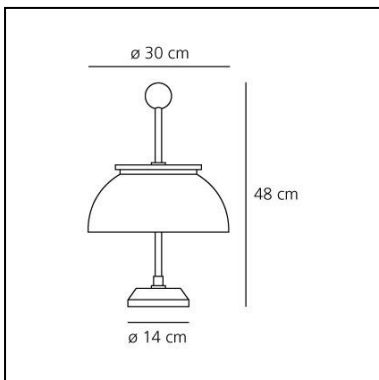

## LUMINAIRE \*

– Watt: **2x6W**

– Voltage: **220V-240V**

– Delivered lumen output: **690lm**

\* Delivered lumen output is based on a standard light source installed. Light measurements are provided in relative form and technical lighting calculations may be updated according to the effective source used.

## FEATURES

- Product Code: **0026010A**
- Colour: **White**
- Installation: **Table**
- Material: **Glass, steel, marble**
- Series: **Design Collection, Modern Classic**
- Environment: **Indoor**
- Area contract: **Residential**
- Emission: **Diffused And Direct**
- design by: **Sergio Mazza**

## DIMENSIONS

- Height: **480 mm**
- Diameter: **300 mm**
- Base Diameter: **140 mm**
- Impact Resistance: **N.D.**
- Glow Wire Test: **N.D.°**