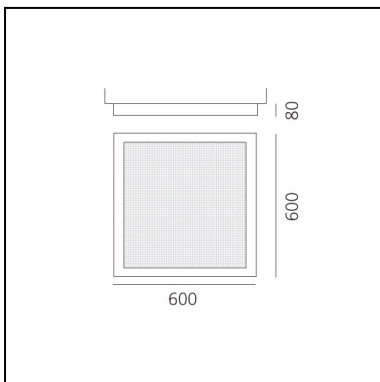

Altrove 600 Wall/ceiling LED

Carlotta de Bevilacqua

IP20  Dimmerable: 

LUMINAIRE

- Watt: **76W**
- Delivered lumen output: **3822lm**
- CCT: **3000K**
- Efficiency: **37%**
- Efficacy: **50.29lm/W**
- CRI: **90**
- Dimmable Typology: **Push**

DESCRIPTION

A frame creates a volume of coloured light which interacts with the mirror surface on the bottom and with the incisions on the transparent front surface which extract the light. In a game of re- flections, the space is no longer one, instead becoming multiple or simply other, an illusory perception of reality that takes you to a new place, altrove (literally, elsewhere).

DIMENSIONS

- Length: **600 mm**
- Width: **600 mm**
- Height: **80 mm**

SOURCES INCLUDED

- Category: **Led**
- Number: **4**
- Watt: **16.8W**
- Delivered lumen output: **3024lm**
- Color temperature (K): **3000K**
- CRI: **90**
- Color Tolerance: **MacAdam 3SDCM**
- Efficacy: **180lm/W**
- Service Life: **50000-L70**

DIMENSIONS

- Length: **1000 mm**
- Width: **1000 mm**
- Height: **100 mm**

SOURCES INCLUDED

- Category: **Led RGB**
- Number: **1**
- Watt: **80W**
- Category: **Led**
- Number: **1**
- Watt: **90W**
- Color temperature (K): **3000K**