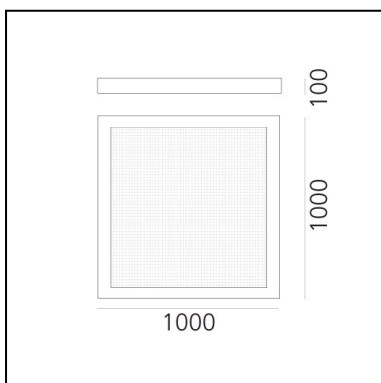

LUMINAIRE

- Watt: **82W**
- Delivered lumen output: **3248lm**
- CCT: **3000K**
- Efficiency: **29%**
- Efficacy: **39.61lm/W**
- CRI: **90**
- Dimmable Typology: **Push & APP**

DESCRIPTION

A frame creates a volume of coloured light which interacts with the mirror surface on the bottom and with the incisions on the transparent front surface which extract the light. In a game of re- flections, the space is no longer one, instead becoming multiple or simply other, an illusory perception of reality that takes you to a new place, altrove (literally, elsewhere).

FEATURES

- Product Code: **1352150app**
- Colour: **Aluminium**
- Installation: **Ceiling, Wall**
- Material: **Methacrylate, aluminium**
- Series: **Design Collection**
- Environment: **Indoor**
- design by: **Carlotta de Bevilacqua**

DIMENSIONS

- Length: **1000 mm**
- Width: **1000 mm**
- Height: **100 mm**

SOURCES INCLUDED

- Category: **Led RGB**
- Number: **1**
- Watt: **80W**
- Category: **Led**
- Number: **1**
- Watt: **90W**
- Color temperature (K): **3000K**