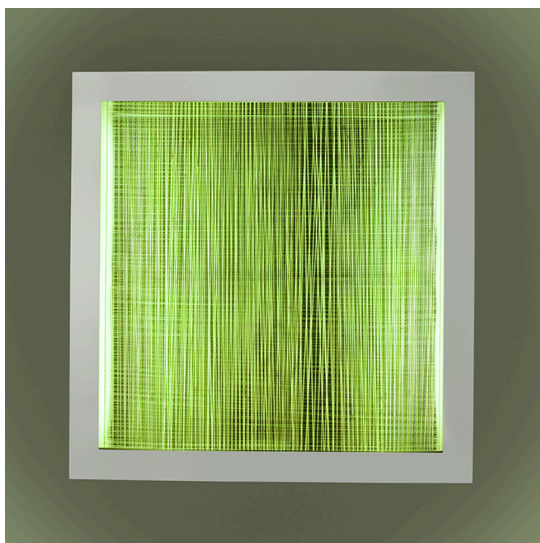

Altrove Wall/ceiling LED - App Compatible

Carlotta de Bevilacqua

Dimmerable: