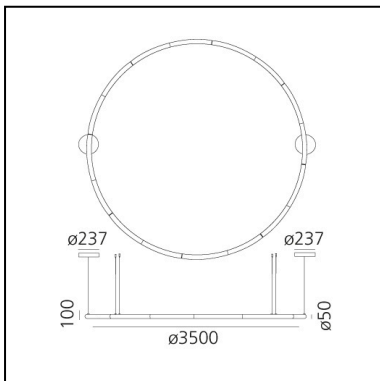

LUMINAIRE

- Watt: **156W**
- Voltage: **220-240V**
- Delivered lumen output: **20953lm**
- CCT: **3000K**
- Efficiency: **79%**
- Efficacy: **134.31lm/W**
- CRI: **90**
- Dimmable Typology: **Push/DALI**

Notes

Patent Pending MI102016000025996.
Constant current SELV.

DESCRIPTION

Alphabet of light is a language of light to communicate in freedom; it is a fundamental principle that generates an open system. Starting from a set of essential geometric elements, also certified environmentally with EPD (Environmental Product Declaration), BIG designs a new font that translates into light - an alphabet with which to write and express thoughts, a tool for shaping spaces.

Alphabet of Light allows drawing not only with words but also with graphic signs of light in space. Two linear elements of different lengths and two circular ones complement the system of letters, numbers, and symbols. The circular element, available in two diameters, breaks down into modules that enable the combination of linear elements at different angles, creating ever-changing geometries. These simple basic modules, with precise geometric proportions, can be combined to construct infinite structures of light - essential or more complex, linear or curvilinear - defining suspensions that integrate into spaces according to the architecture or functionality of the environment. The concept by BIG combines with Artemide's optoelectronic expertise to define an innovative construction principle and provide a continuous and comfortable light. It is a minimal presence that encompasses highly innovative optoelectronic and patented mechanical components."

FEATURES

- Product Code: **1213000A**
- Colour: **White**
- Installation: **Suspension**
- Material: **Aluminum support, frosted technopolymer diffuser element.**
- Series: **Design Collection**
- Environment: **Indoor**
- Emission: **Diffused**
- design by: **BIG - Bjarke Ingels Group**

DIMENSIONS

- Height: **50 mm**
- Diameter: **3500 mm**
- Max Height from ceiling: **1500 mm**
- Glow Wire Test: **650°**

SOURCES INCLUDED