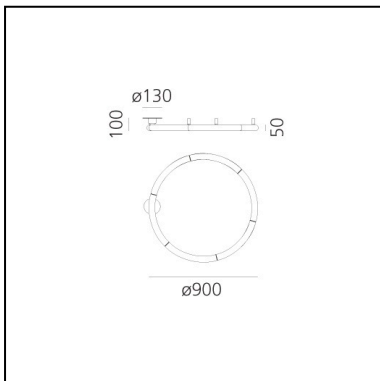

LUMINAIRE

- Watt: **40W**
- Voltage: **220-240V**
- Delivered lumen output: **5783lm**
- CCT: **3000K**
- Efficiency: **78%**
- Efficacy: **144.58lm/W**
- CRI: **90**
- Dimmable Typology: **Push & APP, Push/DALI**

Notes

Patent Pending MI102016000025996.
Constant current SELV.
Driver supplied separately.

DESCRIPTION

Alphabet of light is a language of light to communicate in freedom; it is a fundamental principle that generates an open system. Starting from a set of essential geometric elements, also certified environmentally with EPD (Environmental Product Declaration), BIG designs a new font that translates into light - an alphabet with which to write and express thoughts, a tool for shaping spaces.

Alphabet of Light allows drawing not only with words but also with graphic signs of light in space. Two linear elements of different lengths and two circular ones complement the system of letters, numbers, and symbols. The circular element, available in two diameters, breaks down into modules that enable the combination of linear elements at different angles, creating ever-changing geometries. These simple basic modules, with precise geometric proportions, can be combined to construct infinite structures of light - essential or more complex, linear or curvilinear - defining suspensions that integrate into spaces according to the architecture or functionality of the environment.

The concept by BIG combines with Artemide's optoelectronic expertise to define an innovative construction principle and provide a continuous and comfortable light. It is a minimal presence that encompasses highly innovative optoelectronic and patented mechanical components."

FEATURES

- Product Code: **1428000A**
- Colour: **White**
- Installation: **Ceiling, Recessed**
- Material: **Aluminum support, frosted technopolymer diffuser element.**
- Series: **Design Collection**
- Environment: **Indoor**
- Emission: **Diffused**
- design by: **BIG - Bjarke Ingels Group**

DIMENSIONS

- Width: **996 mm**
- Height: **100 mm**
- Diameter: **900 mm**
- Base Diameter: **130 mm**
- Glow Wire Test: **650°**

SOURCES INCLUDED