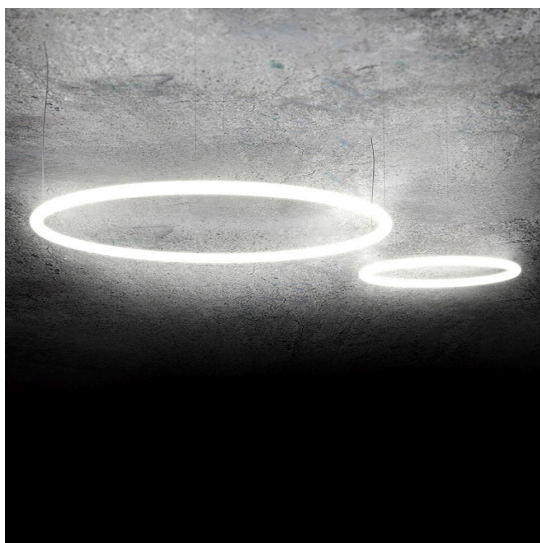

Alphabet of light circular 155 suspension - App Compatible

BIG - Bjarke Ingels Group

IP20 Dimmerable: