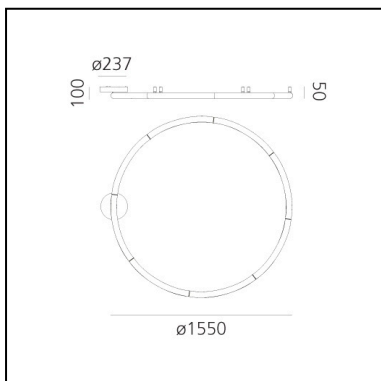

LUMINAIRE

- Watt: **78W**
- Voltage: **220-240V**
- Delivered lumen output: **10280lm**
- CCT: **3000K**
- Efficiency: **78%**
- Efficacy: **131.79lm/W**
- CRI: **90**
- Dimmable Typology: **Push & APP**

Notes

Patent Pending MI102016000025996.
Constant current SELV.

DESCRIPTION

Alphabet of light is a language of light to communicate in freedom; it is a fundamental principle that generates an open system. Starting from a set of essential geometric elements, also certified environmentally with EPD (Environmental Product Declaration), BIG designs a new font that translates into light - an alphabet with which to write and express thoughts, a tool for shaping spaces.

Alphabet of Light allows drawing not only with words but also with graphic signs of light in space. Two linear elements of different lengths and two circular ones complement the system of letters, numbers, and symbols. The circular element, available in two diameters, breaks down into modules that enable the combination of linear elements at different angles, creating ever-changing geometries. These simple basic modules, with precise geometric proportions, can be combined to construct infinite structures of light - essential or more complex, linear or curvilinear - defining suspensions that integrate into spaces according to the architecture or functionality of the environment.

The concept by BIG combines with Artemide's optoelectronic expertise to define an innovative construction principle and provide a continuous and comfortable light. It is a minimal presence that encompasses highly innovative optoelectronic and patented mechanical components."

FEATURES

- Product Code: **1307000APP**
- Colour: **White**
- Installation: **Ceiling, Wall**
- Material: **Aluminum support, frosted technopolymer diffuser element.**
- Series: **Design Collection**
- Environment: **Indoor**
- Emission: **Diffused**
- design by: **BIG - Bjarke Ingels Group**

DIMENSIONS

- Width: **1640 mm**
- Height: **100 mm**
- Diameter: **1550 mm**
- Glow Wire Test: **650°**

SOURCES INCLUDED