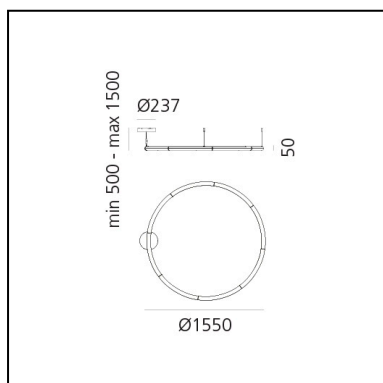

LUMINAIRE

- Watt: **78W**
- Voltage: **220-240V**
- Delivered lumen output: **10280lm**
- CCT: **3000K**
- Efficiency: **78%**
- Efficacy: **131.79lm/W**
- CRI: **90**
- Dimmable Typology: **Push & APP**

Notes

Patent Pending MI102016000025996.
Constant current SELV.

DESCRIPTION

Alphabet of light is a language of light to communicate in freedom; it is a fundamental principle that generates an open system. Starting from a set of essential geometric elements, also certified environmentally with EPD (Environmental Product Declaration), BIG designs a new font that translates into light - an alphabet with which to write and express thoughts, a tool for shaping spaces.

Alphabet of Light allows drawing not only with words but also with graphic signs of light in space. Two linear elements of different lengths and two circular ones complement the system of letters, numbers, and symbols. The circular element, available in two diameters, breaks down into modules that enable the combination of linear elements at different angles, creating ever-changing geometries. These simple basic modules, with precise geometric proportions, can be combined to construct infinite structures of light - essential or more complex, linear or curvilinear - defining suspensions that integrate into spaces according to the architecture or functionality of the environment. The concept by BIG combines with Artemide's optoelectronic expertise to define an innovative construction principle and provide a continuous and comfortable light. It is a minimal presence that encompasses highly innovative optoelectronic and patented mechanical components."

FEATURES

- Product Code: **1207000APP**
- Colour: **White**
- Installation: **Suspension**
- Material: **Aluminum support, frosted technopolymer diffuser element.**
- Series: **Design Collection**
- Environment: **Indoor**
- Emission: **Diffused**
- design by: **BIG - Bjarke Ingels Group**

DIMENSIONS

- Height: **50 mm**
- Diameter: **1550 mm**
- Max Height from ceiling: **1500 mm**
- Glow Wire Test: **650°**

SOURCES INCLUDED