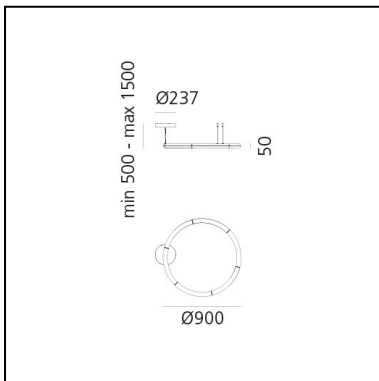

LUMINAIRE

- Watt: **44W**
- Voltage: **220-240V**
- Delivered lumen output: **5783lm**
- CCT: **3000K**
- Efficiency: **78%**
- Efficacy: **131.43lm/W**
- CRI: **90**
- Dimmable Typology: **Push & APP**

Notes

Patent Pending MI102016000025996.
Constant current SELV.

DESCRIPTION

Alphabet of light is a language of light to communicate in freedom; it is a fundamental principle that generates an open system. Starting from a set of essential geometric elements, also certified environmentally with EPD (Environmental Product Declaration), BIG designs a new font that translates into light - an alphabet with which to write and express thoughts, a tool for shaping spaces.

Alphabet of Light allows drawing not only with words but also with graphic signs of light in space. Two linear elements of different lengths and two circular ones complement the system of letters, numbers, and symbols. The circular element, available in two diameters, breaks down into modules that enable the combination of linear elements at different angles, creating ever-changing geometries. These simple basic modules, with precise geometric proportions, can be combined to construct infinite structures of light - essential or more complex, linear or curvilinear - defining suspensions that integrate into spaces according to the architecture or functionality of the environment.

The concept by BIG combines with Artemide's optoelectronic expertise to define an innovative construction principle and provide a continuous and comfortable light. It is a minimal presence that encompasses highly innovative optoelectronic and patented mechanical components."

FEATURES

- Product Code: **1206000APP**
- Colour: **White**
- Installation: **Suspension**
- Material: **Aluminum support, frosted technopolymer diffuser element.**
- Series: **Design Collection**
- Environment: **Indoor**
- Emission: **Diffused**
- design by: **BIG - Bjarke Ingels Group**

DIMENSIONS

- Height: **50 mm**
- Diameter: **900 mm**
- Max Height from ceiling: **1500 mm**
- Glow Wire Test: **650°**

SOURCES INCLUDED