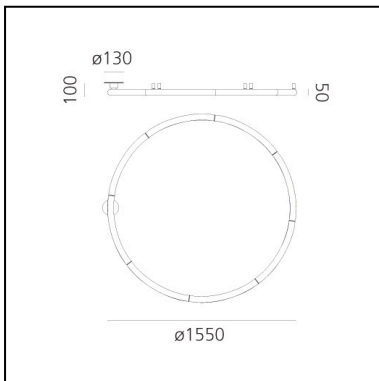

LUMINAIRE

- Watt: **70W**
- Voltage: **220-240V**
- Delivered lumen output: **10280lm**
- CCT: **3000K**
- Efficiency: **78%**
- Efficacy: **146.86lm/W**
- CRI: **90**
- Dimmable Typology: **Push & APP,Push/DALI**

Notes

Patent Pending MI102016000025996.
Constant current SELV.
Driver supplied separately.

DESCRIPTION

Alphabet of light is a language of light to communicate in freedom; it is a fundamental principle that generates an open system. Starting from a set of essential geometric elements, also certified environmentally with EPD (Environmental Product Declaration), BIG designs a new font that translates into light - an alphabet with which to write and express thoughts, a tool for shaping spaces.

Alphabet of Light allows drawing not only with words but also with graphic signs of light in space. Two linear elements of different lengths and two circular ones complement the system of letters, numbers, and symbols. The circular element, available in two diameters, breaks down into modules that enable the combination of linear elements at different angles, creating ever-changing geometries. These simple basic modules, with precise geometric proportions, can be combined to construct infinite structures of light - essential or more complex, linear or curvilinear - defining suspensions that integrate into spaces according to the architecture or functionality of the environment. The concept by BIG combines with Artemide's optoelectronic expertise to define an innovative construction principle and provide a continuous and comfortable light. It is a minimal presence that encompasses highly innovative optoelectronic and patented mechanical components."

FEATURES

- Product Code: **1429000A**
- Colour: **White**
- Installation: **Ceiling, Recessed**
- Material: **Aluminum support, frosted technopolymer diffuser element.**
- Series: **Design Collection**
- Environment: **Indoor**
- Emission: **Diffused**
- design by: **BIG - Bjarke Ingels Group**

DIMENSIONS

- Width: **1640 mm**
- Height: **100 mm**
- Diameter: **1550 mm**
- Base Diameter: **130 mm**
- Glow Wire Test: **650°**

SOURCES INCLUDED