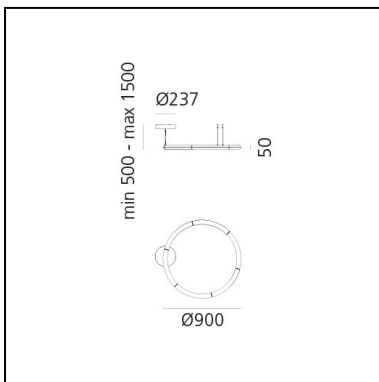

Alphabet of light circular 90 suspension

BIG - Bjarke Ingels Group

IP20    Dimmerable: 

LUMINAIRE

- Watt: **44W**
- Voltage: **220-240V**
- Delivered lumen output: **5783lm**
- CCT: **3000K**
- Efficiency: **78%**
- Efficacy: **131.43lm/W**
- CRI: **90**
- Dimmable Typology: **Push/DALI**

DIMENSIONS

- Height: **50 mm**
- Diameter: **900 mm**
- Max Height from ceiling: **1500 mm**
- Glow Wire Test: **650°**

SOURCES INCLUDED

- Category: **Led**
- Number: **1**
- CRI: **90**
- Color Tolerance: **MacAdam 3SDCM**
- Service Life: **L70 (10K) 60000h**

DIMENSIONS

- Width: **996 mm**
- Height: **100 mm**
- Diameter: **900 mm**
- Glow Wire Test: **650°**

SOURCES INCLUDED

- Category: **Led**
- Number: **1**
- CRI: **90**
- Color Tolerance: **MacAdam 3SDCM**
- Service Life: **L70 (10K) 60000h**