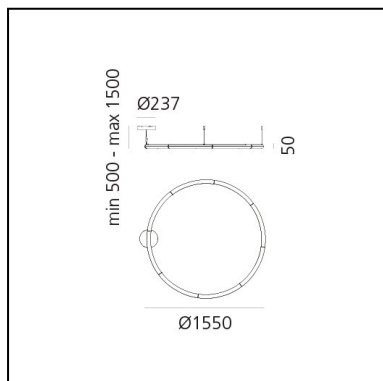

LUMINAIRE

- Watt: **78W**
- Voltage: **220-240V**
- Delivered lumen output: **10280lm**
- CCT: **3000K**
- Efficiency: **78%**
- Efficacy: **131.79lm/W**
- CRI: **90**
- Dimmable Typology: **Push/DALI**

Notes

Patent Pending MI102016000025996.
Constant current SELV.

EPD

Registration number: ICMQ - 23438EPD
Date of validity: 23/06/2023 - 12/05/2028
EPDItaly website: www.epditaly.it
(<http://www.epditaly.it/epd/alphabet-of-light/>)

DESCRIPTION

Alphabet of light is a language of light to communicate in freedom; it is a fundamental principle that generates an open system. Starting from a set of essential geometric elements, also certified environmentally with EPD (Environmental Product Declaration), BIG designs a new font that translates into light - an alphabet with which to write and express thoughts, a tool for shaping spaces.

Alphabet of Light allows drawing not only with words but also with graphic signs of light in space. Two linear elements of different lengths and two circular ones complement the system of letters, numbers, and symbols. The circular element, available in two diameters, breaks down into modules that enable the combination of linear elements at different angles, creating ever-changing geometries. These simple basic modules, with precise geometric proportions, can be combined to construct infinite structures of light - essential or more complex, linear or curvilinear - defining suspensions that integrate into spaces according to the architecture or functionality of the environment. The concept by BIG combines with Artemide's optoelectronic expertise to define an innovative construction principle and provide a continuous and comfortable light. It is a minimal presence that encompasses highly innovative optoelectronic and patented mechanical components."

FEATURES

- Product Code: **1207000A**
- Colour: **White**
- Installation: **Suspension**
- Material: **Aluminum support, frosted technopolymer diffuser element.**
- Series: **Design Collection**
- Environment: **Indoor**
- Emission: **Diffused**
- design by: **BIG - Bjarke Ingels Group**

DIMENSIONS

- Height: **50 mm**
- Diameter: **1550 mm**
- Max Height from ceiling: **1500 mm**
- Glow Wire Test: **650°**

SOURCES INCLUDED