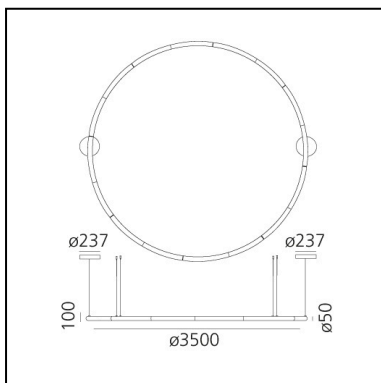

LUMINAIRE

- Watt: **156W**
- Voltage: **220-240V**
- Delivered lumen output: **20953lm**
- CCT: **3000K**
- Efficiency: **79%**
- Efficacy: **134.31lm/W**
- CRI: **90**
- Dimmable Typology: **Push & APP**

Notes

Patent Pending MI102016000025996.
Constant current SELV.

DESCRIPTION

Alphabet of light is a language of light to communicate in freedom; it is a fundamental principle that generates an open system. Starting from a set of essential geometric elements, also certified environmentally with EPD (Environmental Product Declaration), BIG designs a new font that translates into light - an alphabet with which to write and express thoughts, a tool for shaping spaces.

Alphabet of Light allows drawing not only with words but also with graphic signs of light in space. Two linear elements of different lengths and two circular ones complement the system of letters, numbers, and symbols. The circular element, available in two diameters, breaks down into modules that enable the combination of linear elements at different angles, creating ever-changing geometries. These simple basic modules, with precise geometric proportions, can be combined to construct infinite structures of light - essential or more complex, linear or curvilinear - defining suspensions that integrate into spaces according to the architecture or functionality of the environment. The concept by BIG combines with Artemide's optoelectronic expertise to define an innovative construction principle and provide a continuous and comfortable light. It is a minimal presence that encompasses highly innovative optoelectronic and patented mechanical components."

FEATURES

- Product Code: **1213000APP**
- Colour: **White**
- Installation: **Suspension**
- Material: **Aluminum support, frosted technopolymer diffuser element.**
- Series: **Design Collection**
- Environment: **Indoor**
- Emission: **Diffused**
- design by: **BIG - Bjarke Ingels Group**

DIMENSIONS

- Height: **50 mm**
- Diameter: **3500 mm**
- Max Height from ceiling: **1500 mm**
- Glow Wire Test: **650°**

SOURCES INCLUDED