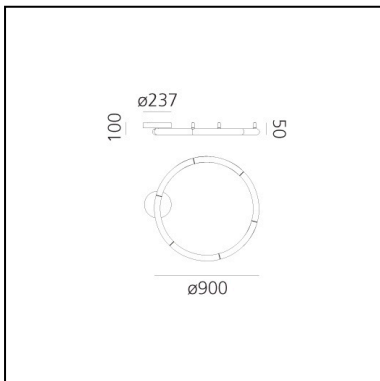

LUMINAIRE

- Watt: **44W**
- Voltage: **220-240V**
- Delivered lumen output: **5783lm**
- CCT: **3000K**
- Efficiency: **78%**
- Efficacy: **131.43lm/W**
- CRI: **90**
- Dimmable Typology: **Push & APP**

Notes

Patent Pending MI102016000025996.
Constant current SELV.

DESCRIPTION

Alphabet of light is a language of light to communicate in freedom; it is a fundamental principle that generates an open system. Starting from a set of essential geometric elements, also certified environmentally with EPD (Environmental Product Declaration), BIG designs a new font that translates into light - an alphabet with which to write and express thoughts, a tool for shaping spaces.

Alphabet of Light allows drawing not only with words but also with graphic signs of light in space. Two linear elements of different lengths and two circular ones complement the system of letters, numbers, and symbols. The circular element, available in two diameters, breaks down into modules that enable the combination of linear elements at different angles, creating ever-changing geometries. These simple basic modules, with precise geometric proportions, can be combined to construct infinite structures of light - essential or more complex, linear or curvilinear - defining suspensions that integrate into spaces according to the architecture or functionality of the environment.

The concept by BIG combines with Artemide's optoelectronic expertise to define an innovative construction principle and provide a continuous and comfortable light. It is a minimal presence that encompasses highly innovative optoelectronic and patented mechanical components."

FEATURES

- Product Code: **1306000APP**
- Colour: **White**
- Installation: **Ceiling, Wall**
- Material: **Aluminum support, frosted technopolymer diffuser element.**
- Series: **Design Collection**
- Environment: **Indoor**
- Emission: **Diffused**
- design by: **BIG - Bjarke Ingels Group**

DIMENSIONS

- Width: **996 mm**
- Height: **100 mm**
- Diameter: **900 mm**
- Glow Wire Test: **650°**

SOURCES INCLUDED