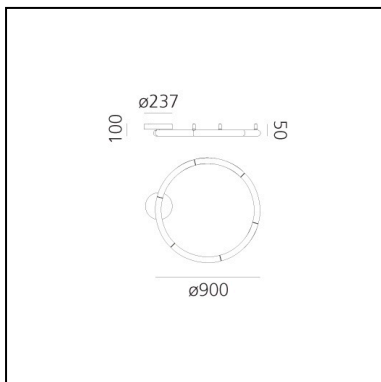

DIMENSIONS

- Height: **50 mm**
- Diameter: **900 mm**
- Max Height from ceiling: **1500 mm**
- Glow Wire Test: **650°**

SOURCES INCLUDED

- Category: **Led**
- Number: **1**
- CRI: **90**
- Color Tolerance: **MacAdam 3SDCM**
- Service Life: **L70 (10K) 60000h**

NO
IMAGE
AVAILABLE

4.5 m extension feeding cable + 3 suspension wires
L=6m for AoL linear 120/180/240 and AoL circular
Ø90 1209000A

Alphabet of light circular 90 wall/ceiling

BIG - Bjarke Ingels Group

IP20    Dimmerable: 

DIMENSIONS

- Width: **996 mm**
- Height: **100 mm**
- Diameter: **900 mm**
- Glow Wire Test: **650°**

SOURCES INCLUDED

- Category: **Led**
- Number: **1**
- CRI: **90**
- Color Tolerance: **MacAdam 3SDCM**
- Service Life: **L70 (10K) 60000h**