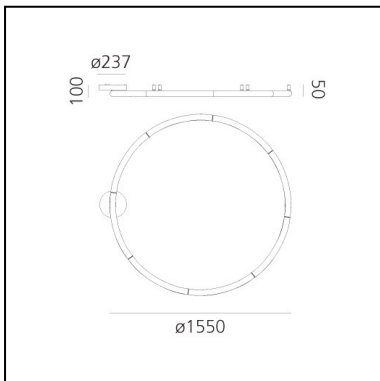

LUMINAIRE

- Watt: **78W**
- Voltage: **220-240V**
- Delivered lumen output: **10280lm**
- CCT: **3000K**
- Efficiency: **78%**
- Efficacy: **131.79lm/W**
- CRI: **90**
- Dimmable Typology: **Push/DALI**

Notes

Patent Pending MI102016000025996.
Constant current SELV.

DESCRIPTION

Alphabet of light is a language of light to communicate in freedom; it is a fundamental principle that generates an open system. Starting from a set of essential geometric elements, also certified environmentally with EPD (Environmental Product Declaration), BIG designs a new font that translates into light - an alphabet with which to write and express thoughts, a tool for shaping spaces.

Alphabet of Light allows drawing not only with words but also with graphic signs of light in space. Two linear elements of different lengths and two circular ones complement the system of letters, numbers, and symbols. The circular element, available in two diameters, breaks down into modules that enable the combination of linear elements at different angles, creating ever-changing geometries. These simple basic modules, with precise geometric proportions, can be combined to construct infinite structures of light - essential or more complex, linear or curvilinear - defining suspensions that integrate into spaces according to the architecture or functionality of the environment.

The concept by BIG combines with Artemide's optoelectronic expertise to define an innovative construction principle and provide a continuous and comfortable light. It is a minimal presence that encompasses highly innovative optoelectronic and patented mechanical components."

FEATURES

- Product Code: **1307000A**
- Colour: **White**
- Installation: **Wall, Ceiling**
- Material: **Aluminum support, frosted technopolymer diffuser element.**
- Series: **Design Collection**
- Environment: **Indoor**
- Emission: **Diffused**
- design by: **BIG - Bjarke Ingels Group**

DIMENSIONS

- Width: **1640 mm**
- Height: **100 mm**
- Diameter: **1550 mm**
- Glow Wire Test: **650°**

SOURCES INCLUDED