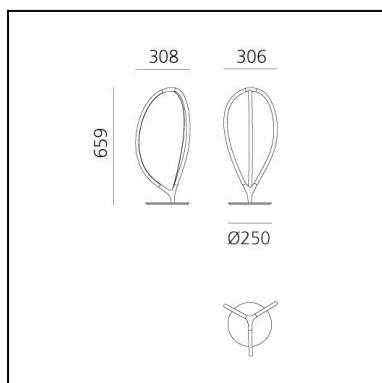

FEATURES

- Product Code: **1550010A**
- Colour: **Gold**
- Installation: **Table**
- Material: **Aluminium, silicone**
- Series: **Design Collection**
- design by: **Ludovica+Roberto Palomba**

DIMENSIONS

- Length: **308 mm**
- Width: **306 mm**
- Height: **659 mm**
- Base Diameter: **250 mm**

Arrival table - Matt Black

Ludovica+Roberto Palomba

DESCRIPTION

Arrival is a complete lamp family with dynamic, flowing shapes that sculpt light with delicate, graphic lines. Branching out from a central joint, common to all the different versions, each model has three arms that form a soft, organic geometric shape through a profile that is both light and structure. Each element has a section that leaves the aluminium profile visible from the outside while generating a light-diffusing surface inside. The resulting elements blend into spaces with a presence that is discreet yet distinctive thanks to the shape and quality of the softly diffused light. These are elegant lighting tools, perfect for use in multiple series or for combining the different versions together depending on the requirements of the installation spaces.

IP20  

FEATURES

- Product Code: **1550030A**
- Colour: **Matt Black**
- Installation: **Table**
- Material: **Aluminium, silicone**
- Series: **Design Collection**
- design by: **Ludovica+Roberto Palomba**

DIMENSIONS

- Length: **308 mm**
- Width: **306 mm**
- Height: **659 mm**
- Base Diameter: **250 mm**

LUMINAIRE

- Watt: **17W**
- Delivered lumen output: **555lm**
- CCT: **3000K**
- Efficiency: **35%**
- Efficacy: **32.63lm/W**
- CRI: **90**
- Dimmer Typology: **Optical Touch Dimmer**