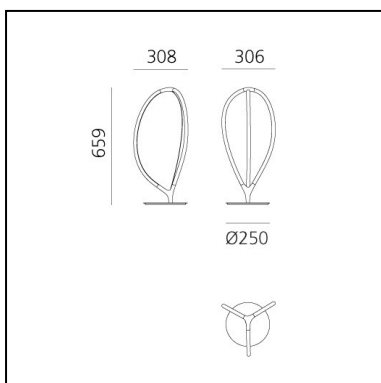

Arrival table - Gold

Ludovica+Roberto Palomba

IP20  

LUMINAIRE

- Watt: **17W**
- Delivered lumen output: **555lm**
- CCT: **3000K**
- Efficiency: **35%**
- Efficacy: **32.63lm/W**
- CRI: **90**
- Dimmer Typology: **Optical Touch Dimmer**

FEATURES

- Product Code: **1550010A**
- Colour: **Gold**
- Installation: **Table**
- Material: **Aluminium, silicone**
- Series: **Design Collection**
- design by: **Ludovica+Roberto Palomba**

DIMENSIONS

- Length: **308 mm**
- Width: **306 mm**
- Height: **659 mm**
- Base Diameter: **250 mm**

Arrival table - Matt Black

Ludovica+Roberto Palomba

DESCRIPTION

Arrival is a complete lamp family with dynamic, flowing shapes that sculpt light with delicate, graphic lines. Branching out from a central joint, common to all the different versions, each model has three arms that form a soft, organic geometric shape through a profile that is both light and structure. Each element has a section that leaves the aluminium profile visible from the outside while generating a light-diffusing surface inside. The resulting elements blend into spaces with a presence that is discreet yet distinctive thanks to the shape and quality of the softly diffused light. These are elegant lighting tools, perfect for use in multiple series or for combining the different versions together depending on the requirements of the installation spaces.

DIMENSIONS

- Length: **308 mm**
- Width: **306 mm**
- Height: **659 mm**
- Base Diameter: **250 mm**

LUMINAIRE

- Watt: **17W**
- Delivered lumen output: **555lm**
- CCT: **3000K**
- Efficiency: **35%**
- Efficacy: **32.63lm/W**
- CRI: **90**
- Dimmer Typology: **Optical Touch Dimmer**