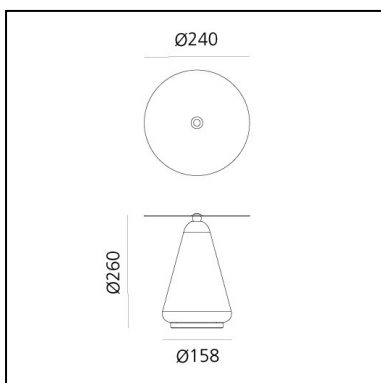

Boltons

Herzog & de Meuron

IP20 

LUMINAIRE

– Watt: **7W**

DESCRIPTION

* The product is not yet available.

FEATURES

- Product Code: - - -
- Colour: **Mirror**
- Installation: **Table**
- Series: **Design Collection, Novelties**
- design by: **Herzog & de Meuron**

DIMENSIONS

- Height: **260 mm**
- Diameter: **260 mm**