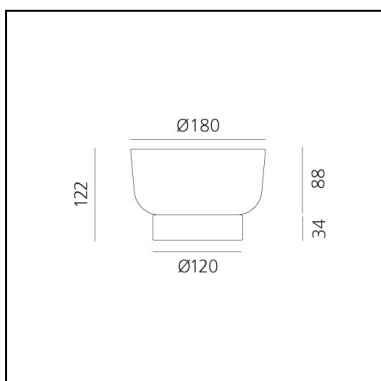

DESCRIPTION

A portable lamp explores the connection between light, food and conviviality.

It's a portable lamp that interacts with objects on the table. A body made from white textured milk glass, diffuses the light, creating a relaxed atmosphere, while the upper recess is home to a glass bowl designed to hold food for sharing. This can be combined or alternated with a taller bowl and wider one – almost a plate – at the top.

The bowls – and the lamp itself – are made from hand-worked glass, making them unique pieces whose texture, transparency and colour generate a special dialogue between light and food, blurring the boundaries between them.

Maximum attention to detail has been shown in order to do justice to the object itself and the other elements with which it interacts.

Light plays a key role in creating the perfect atmosphere, interacting with other elements on the table and promoting sharing and conviviality.

FEATURES

- Product Code: **0150470A**
- Colour: **Grey**
- Installation: **Table**
- Material: **Glass, Wood**
- Series: **Design Collection**
- design by: **Davide Oldani, Attila Veress**

DIMENSIONS

- Height: **122 mm**
- Diameter: **180 mm**