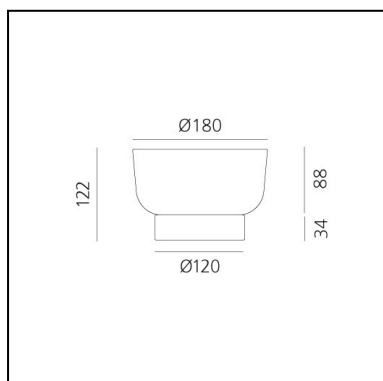

DESCRIPTION

A portable lamp explores the connection between light, food and conviviality.

It's a portable lamp that interacts with objects on the table.

A body made from white textured milk glass, diffuses the light, creating a relaxed atmosphere, while the upper recess is home to a glass bowl designed to hold food for sharing.

This can be combined or alternated with a taller bowl and wider one – almost a plate – at the top.

The bowls – and the lamp itself – are made from hand-worked glass, making them unique pieces whose texture, transparency and colour generate a special dialogue between light and food, blurring the boundaries between them.

Maximum attention to detail has been shown in order to do justice to the object itself and the other elements with which it interacts.

Light plays a key role in creating the perfect atmosphere, interacting with other elements on the table and promoting sharing and conviviality.

FEATURES

- Product Code: **0150450A**
- Colour: **Topaz**
- Installation: **Table**
- Material: **Glass, Wood**
- Series: **Design Collection**
- design by: **Davide Oldani, Attila Veress**

DIMENSIONS

- Height: **122 mm**
- Diameter: **180 mm**