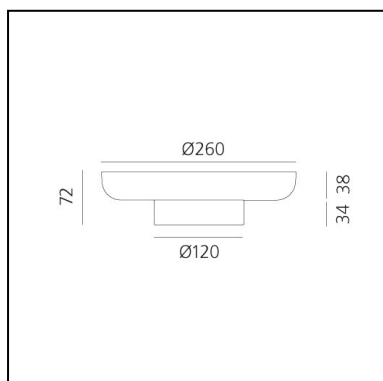

DESCRIPTION

A portable lamp explores the connection between light, food and conviviality.

It's a portable lamp that interacts with objects on the table. A body made from white textured milk glass, diffuses the light, creating a relaxed atmosphere, while the upper recess is home to a glass bowl designed to hold food for sharing. This can be combined or alternated with a taller bowl and wider one – almost a plate – at the top.

The bowls – and the lamp itself – are made from hand-worked glass, making them unique pieces whose texture, transparency and colour generate a special dialogue between light and food, blurring the boundaries between them.

Maximum attention to detail has been shown in order to do justice to the object itself and the other elements with which it interacts.

Light plays a key role in creating the perfect atmosphere, interacting with other elements on the table and promoting sharing and conviviality.

FEATURES

- Product Code: **0150360A**
- Colour: **Turquoise**
- Installation: **Table**
- Material: **Glass, Wood**
- Series: **Design Collection**
- design by: **Davide Oldani, Attila Veress**

DIMENSIONS

- Height: **72 mm**
- Diameter: **260 mm**