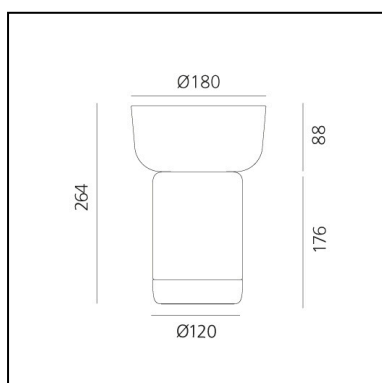

FEATURES

- Product Code: **0150350A**
- Colour: **Topaz**
- Installation: **Table**
- Material: **Glass, Wood**
- Series: **Design Collection**
- design by: **Davide Oldani, Attila Veress**

DIMENSIONS

- Height: **72 mm**
- Diameter: **260 mm**

- Height: **214 mm**
- Diameter: **260 mm**

LUMINAIRE

- Watt: **2,4W**
- Delivered lumen output: **242lm**
- CCT: **2700K**
- Efficiency: **72%**
- Efficacy: **100lm/W**
- CRI: **80**
- Dimmer Typology: **Slider Dimmer**

- Height: **214 mm**
- Diameter: **260 mm**

Bontà + Topaz Bowl

Davide Oldani

Attila Veress

LUMINAIRE

- Watt: **2,4W**
- Delivered lumen output: **242lm**
- CCT: **2700K**
- Efficiency: **72%**
- Efficacy: **100lm/W**
- CRI: **80**
- Dimmer Typology: **Slider Dimmer**

DIMENSIONS

- Height: **214 mm**
- Diameter: **260 mm**