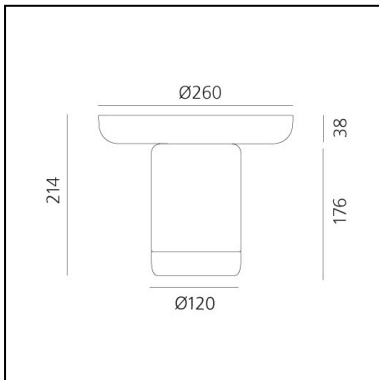

Bontà + Turquoise Plate

Davide Oldani

Attila Veress

LUMINAIRE

- Watt: **2,4W**
- Delivered lumen output: **242lm**
- CCT: **2700K**
- Efficiency: **72%**
- Efficacy: **100lm/W**
- CRI: **80**
- Dimmer Typology: **Slider Dimmer**

DESCRIPTION

A portable lamp explores the connection between light, food and conviviality.

It's a portable lamp that interacts with objects on the table. A body made from white textured milk glass, diffuses the light, creating a relaxed atmosphere, while the upper recess is home to a glass bowl designed to hold food for sharing. This can be combined or alternated with a taller bowl and wider one – almost a plate – at the top.

The bowls – and the lamp itself – are made from hand-worked glass, making them unique pieces whose texture, transparency and colour generate a special dialogue between light and food, blurring the boundaries between them.

Maximum attention to detail has been shown in order to do justice to the object itself and the other elements with which it interacts.

Light plays a key role in creating the perfect atmosphere, interacting with other elements on the table and promoting sharing and conviviality.

FEATURES

- Product Code: **0150160A**
- Colour: **Turquoise**
- Installation: **Table**
- Material: **Glass, Tecnopolymer**
- Series: **Design Collection**
- design by: **Davide Oldani, Attila Veress**

DIMENSIONS

- Height: **214 mm**
- Diameter: **260 mm**