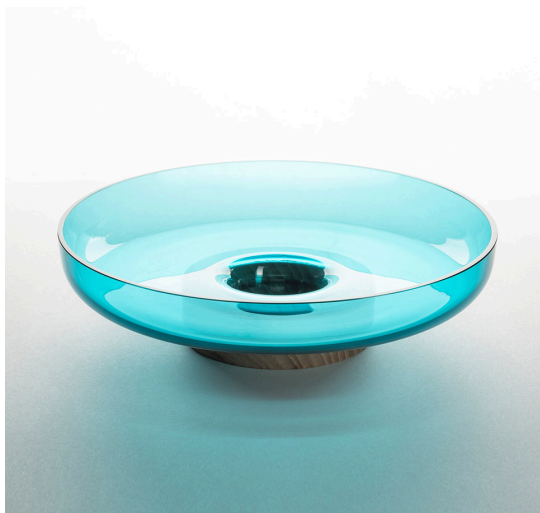

Bontà Base + Grey Bowl

Davide Oldani

Attila Veress

CE

DESCRIPTION

A portable lamp explores the connection between light, food and conviviality.

It's a portable lamp that interacts with objects on the table. A body made from white textured milk glass, diffuses the light, creating a relaxed atmosphere, while the upper recess is home to a glass bowl designed to hold food for sharing. This can be combined or alternated with a taller bowl and wider one – almost a plate – at the top.

FEATURES

- Product Code: **0150470A**
- Colour: **Grey**
- Installation: **Table**
- Material: **Glass, Wood**
- Series: **Design Collection**
- design by: **Davide Oldani, Attila Veress**

DIMENSIONS

- Height: **122 mm**
- Diameter: **180 mm**

Bontà Base + Grey Plate

Davide Oldani

Attila Veress

CE

DESCRIPTION

A portable lamp explores the connection between light, food and conviviality.

It's a portable lamp that interacts with objects on the table. A body made from white textured milk glass, diffuses the light, creating a relaxed atmosphere, while the upper recess is home to a glass bowl designed to hold food for sharing. This can be combined or alternated with a taller bowl and wider one – almost a plate – at the top.

- Height: **122 mm**
- Diameter: **180 mm**

Bontà Base + Turquoise Plate

Davide Oldani

Attila Veress

CE

DESCRIPTION

A portable lamp explores the connection between light, food and conviviality.

It's a portable lamp that interacts with objects on the table. A body made from white textured milk glass, diffuses the light, creating a relaxed atmosphere, while the upper recess is home to a glass bowl designed to hold food for sharing. This can be combined or alternated with a taller bowl and wider one – almost a plate – at the top.