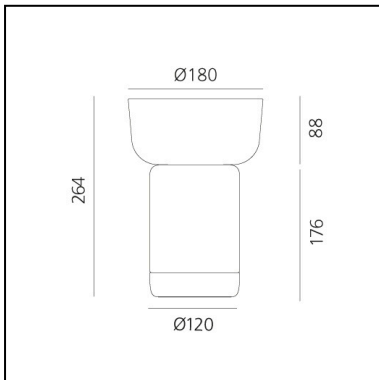

Bontà + Grey Bowl

Davide Oldani

Attila Veress

LUMINAIRE

- Watt: **2,4W**
- Delivered lumen output: **242lm**
- CCT: **2700K**
- Efficiency: **72%**
- Efficacy: **100lm/W**
- CRI: **80**
- Dimmer Typology: **Slider Dimmer**

DESCRIPTION

A portable lamp explores the connection between light, food and conviviality.

It's a portable lamp that interacts with objects on the table. A body made from white textured milk glass, diffuses the light, creating a relaxed atmosphere, while the upper recess is home to a glass bowl designed to hold food for sharing. This can be combined or alternated with a taller bowl and wider one – almost a plate – at the top.

The bowls – and the lamp itself – are made from hand-worked glass, making them unique pieces whose texture, transparency and colour generate a special dialogue between light and food, blurring the boundaries between them.

Maximum attention to detail has been shown in order to do justice to the object itself and the other elements with which it interacts.

Light plays a key role in creating the perfect atmosphere, interacting with other elements on the table and promoting sharing and conviviality.

FEATURES

- Product Code: **0150270A**
- Colour: **Grey**
- Installation: **Table**
- Material: **Glass, Tecnopolymer**
- Series: **Design Collection**
- design by: **Davide Oldani, Attila Veress**

DIMENSIONS

- Height: **264 mm**
- Diameter: **180 mm**