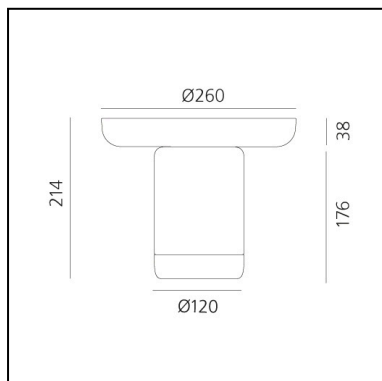

FEATURES

- Product Code: **0150440A**
- Colour: **Red**
- Installation: **Table**
- Material: **Glass, Wood**
- Series: **Design Collection**
- design by: **Davide Oldani, Attila Veress**

DIMENSIONS

- Height: **122 mm**
- Diameter: **180 mm**

FEATURES

- Product Code: **0150340A**
- Colour: **Red**
- Installation: **Table**
- Material: **Glass, Wood**
- Series: **Design Collection**
- design by: **Davide Oldani, Attila Veress**

DIMENSIONS

- Height: **72 mm**
- Diameter: **260 mm**

FEATURES

- Product Code: **0150450A**
- Colour: **Topaz**
- Installation: **Table**
- Material: **Glass, Wood**
- Series: **Design Collection**
- design by: **Davide Oldani, Attila Veress**

DIMENSIONS

- Height: **122 mm**
- Diameter: **180 mm**

- Height: **214 mm**
- Diameter: **260 mm**

LUMINAIRE

- Watt: **2,4W**
- Delivered lumen output: **242lm**
- CCT: **2700K**
- Efficiency: **72%**
- Efficacy: **100lm/W**
- CRI: **80**
- Dimmer Typology: **Slider Dimmer**