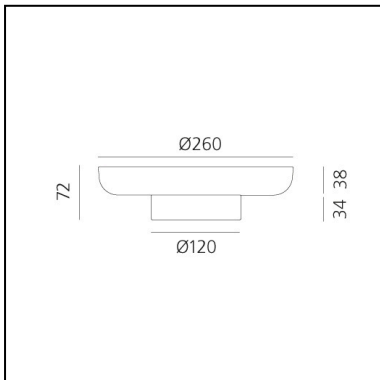

DESCRIPTION

A portable lamp explores the connection between light, food and conviviality.

It's a portable lamp that interacts with objects on the table. A body made from white textured milk glass, diffuses the light, creating a relaxed atmosphere, while the upper recess is home to a glass bowl designed to hold food for sharing. This can be combined or alternated with a taller bowl and wider one – almost a plate – at the top.

The bowls – and the lamp itself – are made from hand-worked glass, making them unique pieces whose texture, transparency and colour generate a special dialogue between light and food, blurring the boundaries between them.

Maximum attention to detail has been shown in order to do justice to the object itself and the other elements with which it interacts.

Light plays a key role in creating the perfect atmosphere, interacting with other elements on the table and promoting sharing and conviviality.

FEATURES

- Product Code: **0150370A**
- Colour: **Grey**
- Installation: **Table**
- Material: **Glass, Wood**
- Series: **Design Collection**
- design by: **Davide Oldani, Attila Veress**

DIMENSIONS

- Height: **72 mm**
- Diameter: **260 mm**