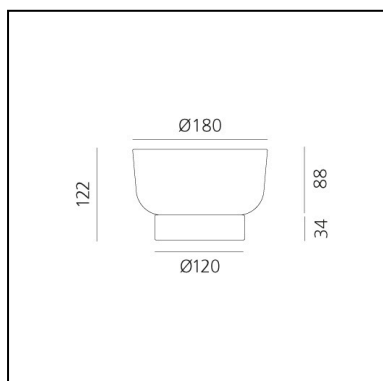

DESCRIPTION

A portable lamp explores the connection between light, food and conviviality.

It's a portable lamp that interacts with objects on the table. A body made from white textured milk glass, diffuses the light, creating a relaxed atmosphere, while the upper recess is home to a glass bowl designed to hold food for sharing. This can be combined or alternated with a taller bowl and wider one – almost a plate – at the top.

The bowls – and the lamp itself – are made from hand-worked glass, making them unique pieces whose texture, transparency and colour generate a special dialogue between light and food, blurring the boundaries between them.

Maximum attention to detail has been shown in order to do justice to the object itself and the other elements with which it interacts.

Light plays a key role in creating the perfect atmosphere, interacting with other elements on the table and promoting sharing and conviviality.

FEATURES

- Product Code: **0150460A**
- Colour: **Turquoise**
- Installation: **Table**
- Material: **Glass, Wood**
- Series: **Design Collection**
- design by: **Davide Oldani, Attila Veress**

DIMENSIONS

- Height: **122 mm**
- Diameter: **180 mm**