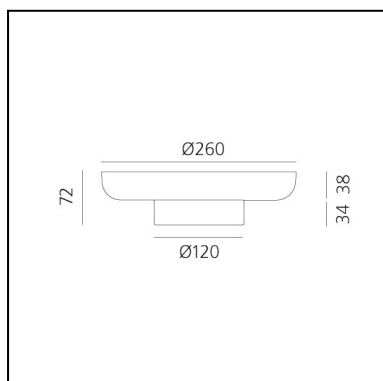

DESCRIPTION

A portable lamp explores the connection between light, food and conviviality.

It's a portable lamp that interacts with objects on the table. A body made from white textured milk glass, diffuses the light, creating a relaxed atmosphere, while the upper recess is home to a glass bowl designed to hold food for sharing. This can be combined or alternated with a taller bowl and wider one – almost a plate – at the top.

The bowls – and the lamp itself – are made from hand-worked glass, making them unique pieces whose texture, transparency and colour generate a special dialogue between light and food, blurring the boundaries between them.

Maximum attention to detail has been shown in order to do justice to the object itself and the other elements with which it interacts.

Light plays a key role in creating the perfect atmosphere, interacting with other elements on the table and promoting sharing and conviviality.

FEATURES

- Product Code: **0150350A**
- Colour: **Topaz**
- Installation: **Table**
- Material: **Glass, Wood**
- Series: **Design Collection**
- design by: **Davide Oldani, Attila Veress**

DIMENSIONS

- Height: **72 mm**
- Diameter: **260 mm**