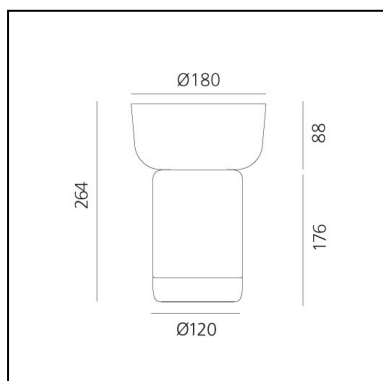

Bontà + Red Bowl

Davide Oldani

Attila Veress

LUMINAIRE

- Watt: **2,4W**
- Delivered lumen output: **242lm**
- CCT: **2700K**
- Efficiency: **72%**
- Efficacy: **100lm/W**
- CRI: **80**
- Dimmer Typology: **Slider Dimmer**

DESCRIPTION

A portable lamp explores the connection between light, food and conviviality.

It's a portable lamp that interacts with objects on the table. A body made from white textured milk glass, diffuses the light, creating a relaxed atmosphere, while the upper recess is home to a glass bowl designed to hold food for sharing. This can be combined or alternated with a taller bowl and wider one – almost a plate – at the top.

The bowls – and the lamp itself – are made from hand-worked glass, making them unique pieces whose texture, transparency and colour generate a special dialogue between light and food, blurring the boundaries between them.

Maximum attention to detail has been shown in order to do justice to the object itself and the other elements with which it interacts.

Light plays a key role in creating the perfect atmosphere, interacting with other elements on the table and promoting sharing and conviviality.

FEATURES

- Product Code: **0150240A**
- Colour: **Red**
- Installation: **Table**
- Material: **Glass, Tecnopolymer**
- Series: **Design Collection**
- design by: **Davide Oldani, Attila Veress**

DIMENSIONS

- Height: **264 mm**
- Diameter: **180 mm**