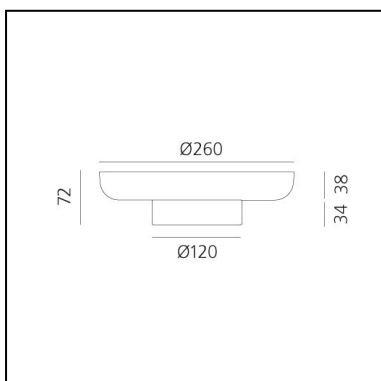

DESCRIPTION

A portable lamp explores the connection between light, food and conviviality.

It's a portable lamp that interacts with objects on the table. A body made from white textured milk glass, diffuses the light, creating a relaxed atmosphere, while the upper recess is home to a glass bowl designed to hold food for sharing. This can be combined or alternated with a taller bowl and wider one – almost a plate – at the top.

The bowls – and the lamp itself – are made from hand-worked glass, making them unique pieces whose texture, transparency and colour generate a special dialogue between light and food, blurring the boundaries between them.

Maximum attention to detail has been shown in order to do justice to the object itself and the other elements with which it interacts.

Light plays a key role in creating the perfect atmosphere, interacting with other elements on the table and promoting sharing and conviviality.

FEATURES

- Product Code: **0150340A**
- Colour: **Red**
- Installation: **Table**
- Material: **Glass, Wood**
- Series: **Design Collection**
- design by: **Davide Oldani, Attila Veress**

DIMENSIONS

- Height: **72 mm**
- Diameter: **260 mm**