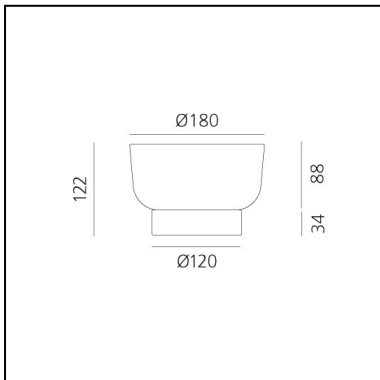

DESCRIPTION

A portable lamp explores the connection between light, food and conviviality.

It's a portable lamp that interacts with objects on the table. A body made from white textured milk glass, diffuses the light, creating a relaxed atmosphere, while the upper recess is home to a glass bowl designed to hold food for sharing. This can be combined or alternated with a taller bowl and wider one – almost a plate – at the top.

The bowls – and the lamp itself – are made from hand-worked glass, making them unique pieces whose texture, transparency and colour generate a special dialogue between light and food, blurring the boundaries between them.

Maximum attention to detail has been shown in order to do justice to the object itself and the other elements with which it interacts.

Light plays a key role in creating the perfect atmosphere, interacting with other elements on the table and promoting sharing and conviviality.

FEATURES

- Product Code: **0150440A**
- Colour: **Red**
- Installation: **Table**
- Material: **Glass, Wood**
- Series: **Design Collection**
- design by: **Davide Oldani, Attila Veress**

DIMENSIONS

- Height: **122 mm**
- Diameter: **180 mm**