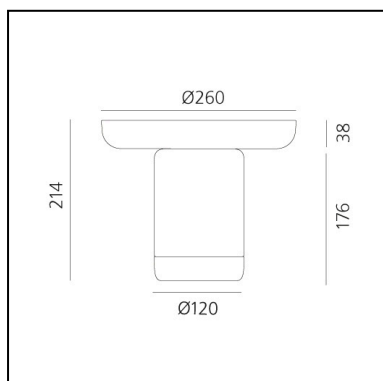

Bontà + Red Plate

Davide Oldani

Attila Veress

LUMINAIRE

- Watt: **2,4W**
- Delivered lumen output: **242lm**
- CCT: **2700K**
- Efficiency: **72%**
- Efficacy: **100lm/W**
- CRI: **80**
- Dimmer Typology: **Slider Dimmer**

DESCRIPTION

A portable lamp explores the connection between light, food and conviviality.

It's a portable lamp that interacts with objects on the table. A body made from white textured milk glass, diffuses the light, creating a relaxed atmosphere, while the upper recess is home to a glass bowl designed to hold food for sharing. This can be combined or alternated with a taller bowl and wider one – almost a plate – at the top.

The bowls – and the lamp itself – are made from hand-worked glass, making them unique pieces whose texture, transparency and colour generate a special dialogue between light and food, blurring the boundaries between them.

Maximum attention to detail has been shown in order to do justice to the object itself and the other elements with which it interacts.

Light plays a key role in creating the perfect atmosphere, interacting with other elements on the table and promoting sharing and conviviality.

FEATURES

- Product Code: **0150140A**
- Colour: **Red**
- Installation: **Table**
- Material: **Glass, Tecnopolymer**
- Series: **Design Collection**
- design by: **Davide Oldani, Attila Veress**

DIMENSIONS

- Height: **214 mm**
- Diameter: **260 mm**