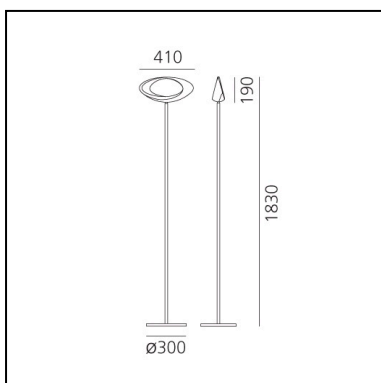

Cabildo Floor LED 2700K

Eric Solè

IP20     

LUMINAIRE

- Watt: **44W**
- Voltage: **220-240V**
- Delivered lumen output: **2641lm**
- CCT: **2700K**
- Efficiency: **73%**
- Efficacy: **60.01lm/W**
- CRI: **95**
- Dimmer Typology: **Touch Dimmer**

FEATURES

- Product Code: **1180W10A**
- Colour: **White**
- Installation: **Floor**
- Material: **Aluminium, steel**
- Series: **Design Collection**
- Environment: **Indoor**
- Area contract: **Residential**
- Emission: **Indirect Diffused**
- design by: **Eric Solè**

DIMENSIONS

- Width: **410 mm**
- Height: **1830 mm**
- Base Diameter: **300 mm**
- Glow Wire Test: **650°**

SOURCES INCLUDED

- Category: **Led**
- Number: **1**
- Watt: **44W**
- Color temperature (K): **2700K**
- CRI: **90**
- Color Tolerance: **MacAdam 2SDCM**

DIMENSIONS

- Width: **410 mm**
- Height: **1830 mm**
- Base Diameter: **300 mm**
- Glow Wire Test: **650°**

SOURCES INCLUDED

- Category: **Led**
- Number: **1**
- Watt: **44W**
- Color temperature (K): **3000K**
- CRI: **90**
- Color Tolerance: **MacAdam 2SDCM**