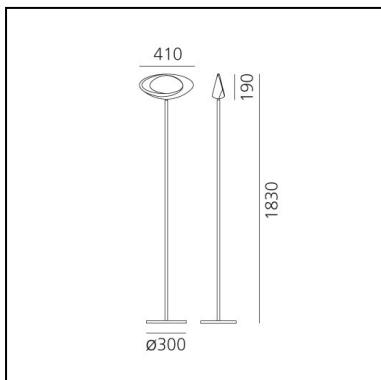

LUMINAIRE

- Watt: **44W**
- Voltage: **220-240V**
- Delivered lumen output: **2824lm**
- CCT: **3000K**
- Efficiency: **73%**
- Efficacy: **64.19lm/W**
- CRI: **95**
- Dimmer Typology: **Touch Dimmer**

Notes

Lamp included. With dimmer.

DESCRIPTION

Steel base and stem; body lamp in painted die-cast aluminium. The indirect light shapes the body lamp, bringing out its winding form and giving it the astonishing appearance of a ring of light.

FEATURES

- Product Code: **1180010A**
- Colour: **White**
- Installation: **Floor**
- Material: **Aluminium, steel**
- Series: **Design Collection**
- Environment: **Indoor**
- Area contract: **Residential**
- Emission: **Indirect Diffused**
- design by: **Eric Solè**

DIMENSIONS

- Width: **410 mm**
- Height: **1830 mm**
- Base Diameter: **300 mm**
- Glow Wire Test: **650°**

SOURCES INCLUDED

- Category: **Led**
- Number: **1**
- Watt: **44W**
- Color temperature (K): **3000K**
- CRI: **90**
- Color Tolerance: **MacAdam 2SDCM**