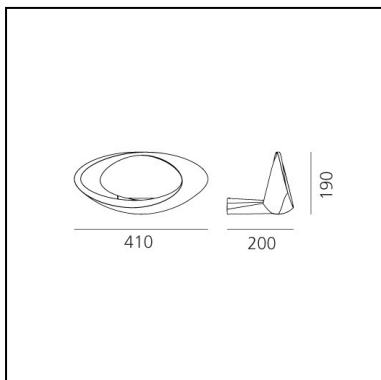

LUMINAIRE

- Watt: **28W**
- Voltage: **220-240V**
- Delivered lumen output: **2137lm**
- CCT: **3000K**
- Efficiency: **73%**
- Efficacy: **76.32lm/W**
- CRI: **95**
- Dimmable Typology: **Push**

Notes

Lamp included.

DESCRIPTION

The indirect light shapes the body lamp, bringing out its winding form and giving it the astonishing appearance of a ring of light. Wall support and body lamp in painted die-cast aluminium.

FEATURES

- Product Code: **1181010A**
- Colour: **White**
- Installation: **Wall**
- Material: **Aluminium**
- Series: **Design Collection**
- Environment: **Indoor**
- Area contract: **Residential**
- Emission: **Indirect Diffused**
- design by: **Eric Solè**

DIMENSIONS

- Length: **200 mm**
- Width: **410 mm**
- Height: **190 mm**
- Glow Wire Test: **750°**

SOURCES INCLUDED

- Category: **Led**
- Number: **1**
- Watt: **28 W**
- Delivered lumen output: **3200lm**
- Color Rendering: **90**
- Color temperature (K): **3000K**
- Color Tolerance: **MacAdam 2SDCM**