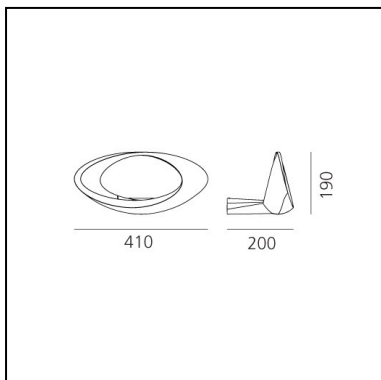

Cabildo Wall LED 2700K

Eric Solè

IP20      Dimmerable: 

LUMINAIRE

- Watt: **28W**
- Voltage: **220-240V**
- Delivered lumen output: **1996lm**
- CCT: **2700K**
- Efficiency: **73%**
- Efficacy: **71.29lm/W**
- CRI: **95**
- Dimmable Typology: **Push**

Notes

Lamp included.

DESCRIPTION

The indirect light shapes the body lamp, bringing out its winding form and giving it the astonishing appearance of a ring of light. Wall support and body lamp in painted die-cast aluminium.

DIMENSIONS

- Length: **200 mm**
- Width: **410 mm**
- Height: **190 mm**
- Glow Wire Test: **750°**

SOURCES INCLUDED

- Category: **Led**
- Number: **1**
- Watt: **28W**
- Delivered lumen output: **2990lm**
- Color temperature (K): **2700K**
- CRI: **90**
- Color Tolerance: **MacAdam 2SDCM**

DIMENSIONS

- Length: **200 mm**
- Width: **410 mm**
- Height: **190 mm**
- Glow Wire Test: **750°**

SOURCES INCLUDED

- Category: **Led**
- Number: **1**
- Watt: **28 W**
- Delivered lumen output: **3200lm**
- Color Rendering: **90**
- Color temperature (K): **3000K**
- Color Tolerance: **MacAdam 2SDCM**