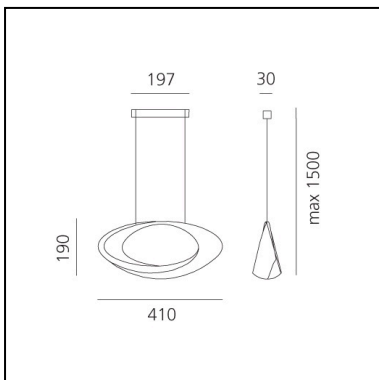

LUMINAIRE

- Watt: **44W**
- Voltage: **220-240V**
- Delivered lumen output: **2824lm**
- CCT: **3000K**
- Efficiency: **73%**
- Efficacy: **64.19lm/W**
- CRI: **95**
- Dimmable Typology: **Push**

Notes

Lamp included.

DESCRIPTION

Body lamp in painted die-cast aluminium. The indirect light shapes the body lamp, bringing out its winding form and giving it the astonishing appearance of a ring of light. The suspension cables are also feed cables.

FEATURES

- Product Code: **1182010A**
- Colour: **White**
- Installation: **Suspension**
- Material: **Aluminium**
- Series: **Design Collection**
- Environment: **Indoor**
- Area contract: **Residential**
- Emission: **Indirect Diffused**
- design by: **Eric Solè**

DIMENSIONS

- Width: **410 mm**
- Base Length: **190 mm**
- Base Width: **95 mm**
- Max Height from ceiling: **1500 mm**
- Glow Wire Test: **750°**

SOURCES INCLUDED

- Category: **Led**
- Number: **1**
- Watt: **44W**
- Delivered lumen output: **4230lm**
- Color temperature (K): **3000K**
- CRI: **90**
- Color Tolerance: **MacAdam 2SDCM**