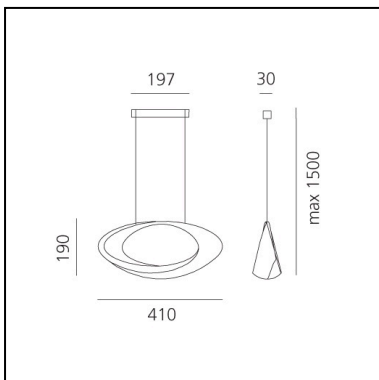

Cabildo Suspension LED 2700K White

Eric Solè

IP20      Dimmerable: 

LUMINAIRE

- Watt: **44W**
- Voltage: **220-240V**
- Delivered lumen output: **2641lm**
- CCT: **2700K**
- Efficiency: **73%**
- Efficacy: **60.01lm/W**
- CRI: **95**
- Dimmable Typology: **Push**

FEATURES

- Product Code: **1182W10A**
- Colour: **White**
- Installation: **Suspension**
- Material: **Aluminium**
- Series: **Design Collection**
- Environment: **Indoor**
- Area contract: **Residential**
- Emission: **Indirect Diffused**
- design by: **Eric Solè**

DIMENSIONS

- Width: **410 mm**
- Base Length: **190 mm**
- Base Width: **95 mm**
- Max Height from ceiling: **1500 mm**
- Glow Wire Test: **750°**

SOURCES INCLUDED

- Category: **Led**
- Number: **1**
- Watt: **37W**
- Delivered lumen output: **3761lm**
- Color temperature (K): **2700K**
- CRI: **90**
- Color Tolerance: **MacAdam 2SDCM**

DIMENSIONS

- Width: **410 mm**
- Base Length: **190 mm**
- Base Width: **95 mm**
- Max Height from ceiling: **1500 mm**
- Glow Wire Test: **750°**

SOURCES INCLUDED

- Category: **Led**
- Number: **1**
- Watt: **44W**
- Delivered lumen output: **4230lm**
- Color temperature (K): **3000K**
- CRI: **90**
- Color Tolerance: **MacAdam 2SDCM**