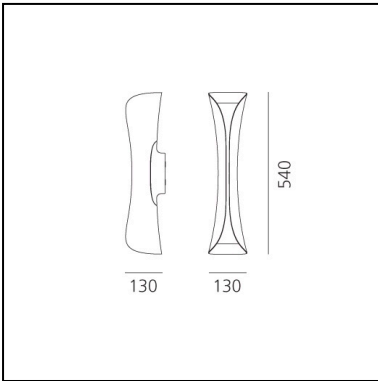

Cadmo Wall - LED - Black/White

Karim Rashid

IP20   Dimmerable: 

LUMINAIRE *

- Watt: **20W**
- Voltage: **220V-240V**
- Delivered lumen output: **1424lm**
- CCT: **2700K**
- Efficiency: **95%**
- Efficacy: **71.21lm/W**

DESCRIPTION

Floor and wall lamp. A steel panel screens and releases a soft indirect light upwards together with a diffused light along the vertical aperture of the lamp. Painted steel body lamp, with cover-base in painted inox-steel. With light intensity regulator.

DIMENSIONS

- Length: **130 mm**
- Width: **130 mm**
- Height: **540 mm**
- Impact Resistance: **N/D**
- Glow Wire Test: **650°**

SOURCES NOT INCLUDED

- Category: **LED RETROFIT**
- Number: **2**
- Watt: **10W**
- Socket: **GU10**

DIMENSIONS

- Length: **130 mm**
- Width: **130 mm**
- Height: **540 mm**
- Impact Resistance: **N/D**
- Glow Wire Test: **650°**

SOURCES INCLUDED

- Category: **Led Retrofit**
- Number: **2**
- Watt: **10W**
- Socket: **GU10**