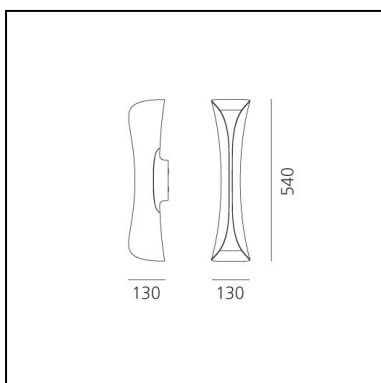

LUMINAIRE

- Watt: **20W**
- Voltage: **220V-240V**
- Delivered lumen output: **1424lm**
- CCT: **2700K**
- Efficiency: **95%**
- Efficacy: **71.21lm/W**
- CRI: **80**

DESCRIPTION

Floor and wall lamp. A steel panel screens and releases a soft indirect light upwards together with a diffused light along the vertical aperture of the lamp. Painted steel body lamp, with cover-base in painted inox-steel. With light intensity regulator.

FEATURES

- Product Code: **1373020A**
- Colour: **White / White**
- Installation: **Wall**
- Material: **ABS**
- Series: **Design Collection**
- Environment: **Indoor**
- Area contract: **Hospitality, Residential**
- Emission: **Indirect And Diffused**
- design by: **Karim Rashid**

DIMENSIONS

- Length: **130 mm**
- Width: **130 mm**
- Height: **540 mm**
- Impact Resistance: **N/D**
- Glow Wire Test: **650°**

SOURCES INCLUDED

- Category: **Led Retrofit**
- Number: **2**
- Watt: **10W**
- Socket: **GU10**