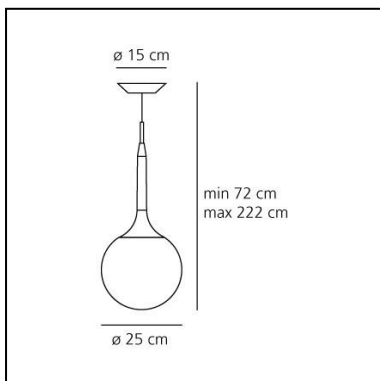

LUMINAIRE *

- Watt: **12W**
- Voltage: **220V-240V**
- Delivered lumen output: **1227lm**
- Efficiency: **81%**
- Efficacy: **102.25lm/W**
- CRI: **80**

* Photometric data may vary depending on the source installed.
Light measurements are provided in relative form and technical lighting calculations may be updated according to the effective source used.

Notes

Adjustment of the luminous intensity only with dimmable bulbs.

DESCRIPTION

The spherical diffuser design is enhanced by a removable-fitting and tapering luminous stem, that makes a sweet transition from the strong diffuser light to the blind lamp structure area. Ceiling rose and stem in thermoplastic resin, blown glass diffuser.

FEATURES

- Product Code: **1053010A**
- Colour: **White**
- Installation: **Suspension**
- Material: **Blown glass, polycarbonate**
- Series: **Design Collection**
- Environment: **Indoor**
- Area contract: **Hospitality, Retail, Residential**
- Emission: **Diffused**
- design by: **Michele De Lucchi, Huub Ubbens**

DIMENSIONS

- Height: **720 mm**
- Diameter: **250 mm**
- Base Diameter: **150 mm**
- Max Height from ceiling: **2220 mm**
- Glow Wire Test: **750°**

SOURCES NOT INCLUDED

- Category: **LED RETROFIT**
- Number: **1**
- Watt: **12W**
- Socket: **E27**