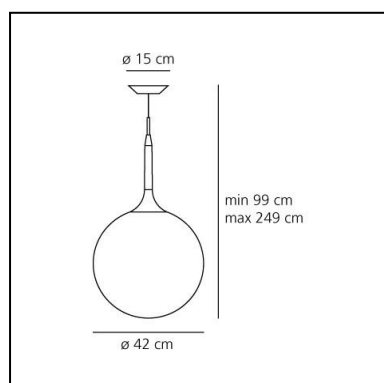

LUMINAIRE *

- Watt: **21W**
- Voltage: **220V-240V**
- Delivered lumen output: **2218lm**
- Efficiency: **90%**
- Efficacy: **105.63lm/W**
- CRI: **80**

* Photometric data may vary depending on the source installed. Light measurements are provided in relative form and technical lighting calculations may be updated according to the effective source used.

Notes

Adjustment of the luminous intensity only with dimmable bulbs.

DESCRIPTION

The spherical diffuser design is enhanced by a removable-fitting and tapering luminous stem, that makes a sweet transition from the strong diffuser light to the blind lamp structure area. Ceiling rose and stem in thermoplastic resin, blown glass diffuser.

FEATURES

- Product Code: **1051010A**
- Colour: **White**
- Installation: **Suspension**
- Material: **Blown glass, polycarbonate**
- Series: **Design Collection**
- Environment: **Indoor**
- Area contract: **Hospitality, Retail, Residential**
- Emission: **Diffused**
- design by: **Michele De Lucchi, Huub Ubbens**

DIMENSIONS

- Height: **990 mm**
- Diameter: **420 mm**
- Base Diameter: **150 mm**
- Max Height from ceiling: **2490 mm**
- Glow Wire Test: **750°**

SOURCES NOT INCLUDED

- Category: **LED RETROFIT**
- Number: **1**
- Watt: **21W**
- Socket: **E27**