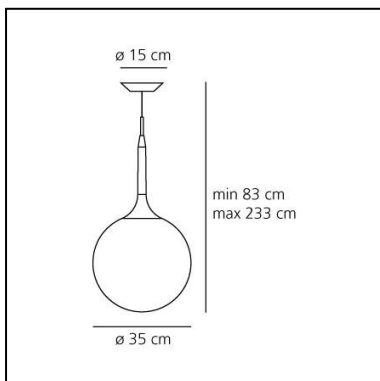

LUMINAIRE *

- Watt: **21W**
- Voltage: **220V-240V**
- Delivered lumen output: **2077lm**
- Efficiency: **85%**
- Efficacy: **98.91lm/W**
- CRI: **80**

* Photometric data may vary depending on the source installed. Light measurements are provided in relative form and technical lighting calculations may be updated according to the effective source used.

Notes

Adjustment of the luminous intensity only with dimmable bulbs.

DESCRIPTION

The spherical diffuser design is enhanced by a removable-fitting and tapering luminous stem, that makes a sweet transition from the strong diffuser light to the blind lamp structure area. Ceiling rose and stem in thermoplastic resin, blown glass diffuser.

FEATURES

- Product Code: **1052010A**
- Colour: **White**
- Installation: **Suspension**
- Material: **Blown glass, polycarbonate**
- Series: **Design Collection**
- Environment: **Indoor**
- Area contract: **Hospitality, Retail, Residential**
- Emission: **Diffused**
- design by: **Michele De Lucchi, Huub Ubbens**

DIMENSIONS

- Height: **830 mm**
- Diameter: **350 mm**
- Base Diameter: **150 mm**
- Max Height from ceiling: **2330 mm**
- Glow Wire Test: **750°**

SOURCES NOT INCLUDED

- Category: **LED RETROFIT**
- Number: **1**
- Watt: **21W**
- Socket: **E27**