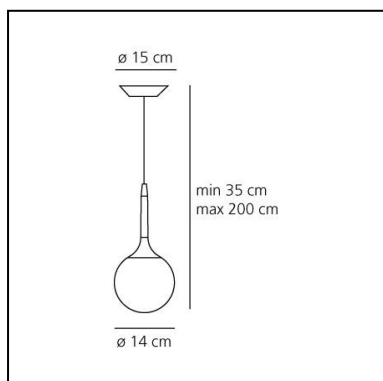

## LUMINAIRE \*

- Watt: **5W**
- Voltage: **220V-240V**
- Delivered lumen output: **402lm**
- Efficiency: **86%**
- Efficacy: **80.46lm/W**
- CRI: **80**

\* Photometric data may vary depending on the source installed.  
Light measurements are provided in relative form and technical lighting calculations may be updated according to the effective source used.

## DIMENSIONS

- Height: **300 mm**
- Diameter: **140 mm**
- Base Diameter: **150 mm**
- Max Height from ceiling: **2000 mm**
- Glow Wire Test: **850°**

## DIMENSIONS

- Height: **720 mm**
- Diameter: **250 mm**
- Base Diameter: **150 mm**
- Max Height from ceiling: **2220 mm**
- Glow Wire Test: **750°**

## DIMENSIONS

- Height: **830 mm**
- Diameter: **350 mm**
- Base Diameter: **150 mm**
- Max Height from ceiling: **2330 mm**
- Glow Wire Test: **750°**