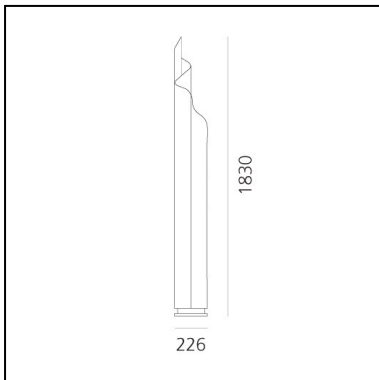

Chimera LED

Vico Magistretti

IP20  CE

LUMINAIRE

- Power Supply: **Electronic Integrated**
- Watt: **41W**
- Delivered lumen output: **3300lm**
- CCT: **2700K**
- CRI: **90**

DESCRIPTION

Its sinuous curves resulting from the shaping of a sheet of frosted methacrylate softly diffuse the light. It brings together "simplicity and concept" which for Magistretti are at the heart of durable design.

FEATURES

- Product Code: **0084110APP**
- Colour: **White**
- Installation: **Floor**
- Material: **Methacrylate, aluminium, zamak**
- Series: **Design Collection**
- Environment: **Indoor**
- Area contract: **Residential**
- Emission: **Diffused And Filtered**
- design by: **Vico Magistretti**

DIMENSIONS

- Height: **1800 mm**
- Diameter: **220 mm**