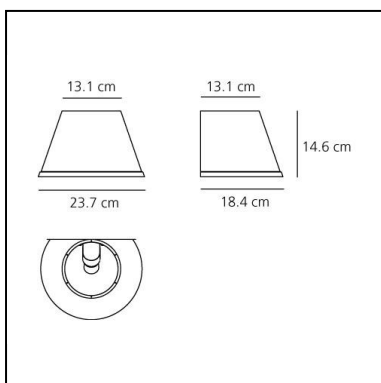

## LUMINAIRE \*

- Watt: **5W**
- Voltage: **220V-240V**
- Delivered lumen output: **349lm**
- Efficiency: **74%**
- Efficacy: **69.82lm/W**
- CRI: **80**

\* Photometric data may vary depending on the source installed.  
Light measurements are provided in relative form and technical lighting calculations may be updated according to the effective source used.

## DIMENSIONS

- Width: **237 mm**
- Height: **146 mm**
- Depth: **184 mm**
- Impact Resistance: **N/D**
- Glow Wire Test: **750°**

## LUMINAIRE \*

- Watt: **5W**
- Voltage: **220V-240V**
- Delivered lumen output: **349lm**

\* Photometric data may vary depending on the source installed.  
Light measurements are provided in relative form and technical lighting calculations may be updated according to the effective source used.