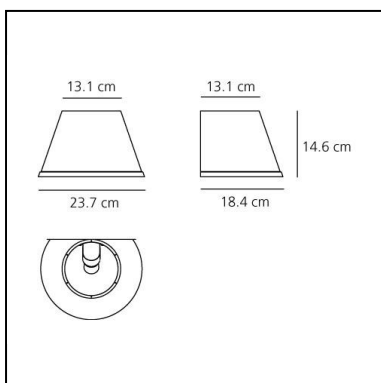

LUMINAIRE *

- Watt: **5W**
- Voltage: **220V-240V**
- Delivered lumen output: **349lm**

* Photometric data may vary depending on the source installed.
Light measurements are provided in relative form and technical lighting calculations may be updated according to the effective source used.

Notes

On/off switch on body lamp.

DESCRIPTION

The diffuser, which characterises this lamp family with its materials and texture, can be tilted by 30° and rotated on its own axis to direct the light for reading.

FEATURES

- Product Code: **1142110A**
- Colour: **Transparent + Natural**
- Installation: **Wall**
- Material: **polycarbonate, parchment**
- Series: **Design Collection**
- Environment: **Indoor**
- Area contract: **Hospitality**
- Emission: **Direct Spot**
- design by: **Matteo Thun & Partners**

DIMENSIONS

- Width: **237 mm**
- Height: **146 mm**
- Depth: **184 mm**
- Impact Resistance: **N/D**
- Glow Wire Test: **750°**

SOURCES NOT INCLUDED

- Category: **LED RETROFIT**
- Number: **1**
- Watt: **6W**
- Socket: **E14**