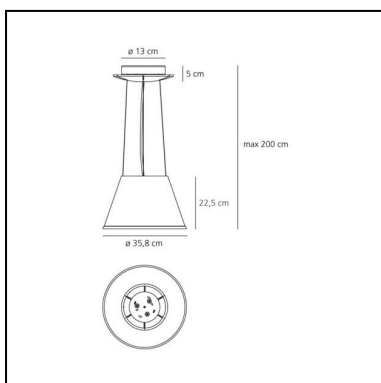

LUMINAIRE *

- Watt: **12W**
- Voltage: **220V-240V**
- Delivered lumen output: **1291lm**
- Efficiency: **85%**
- Efficacy: **107.61lm/W**

← **CR180** data may vary depending on the source installed.
Light measurements are provided in relative form and technical lighting calculations may be updated according to the effective source used.

DESCRIPTION

The diffuser, which characterises this lamp family with its materials and texture, can be tilted by 30° and rotated on its own axis to direct the light for reading.

FEATURES

- Product Code: **1123020A**
- Colour: **Transparent + Natural**
- Installation: **Suspension**
- Material: **Parchment paper, polycarbonate**
- Series: **Design Collection**
- Environment: **Indoor**
- Area contract: **Hospitality**
- Emission: **Direct Spot**
- design by: **Matteo Thun & Partners**

DIMENSIONS

- Height: **225 mm**
- Diameter: **358 mm**
- Base Diameter: **130 mm**
- Max Height from ceiling: **2000 mm**
- Glow Wire Test: **750°**

SOURCES NOT INCLUDED

- Category: **LED RETROFIT**
- Number: **1**
- Socket: **E27**