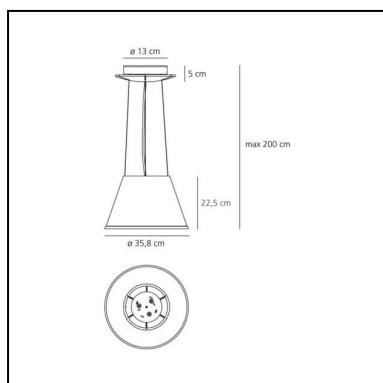

LUMINAIRE *

– Watt: **13W**

– Voltage: **220V-240V**

– Delivered lumen output: **1291lm**

* Light measurements are provided in relative form and technical lighting calculations may be updated according to the effective source used.

DESCRIPTION

The diffuser, which characterises this lamp family with its materials and texture, can be tilted by 30° and rotated on its own axis to direct the light for reading.

FEATURES

- Product Code: **1123110A**
- Colour: **White**
- Installation: **Suspension**
- Material: **Parchment paper, polycarbonate**
- Series: **Design Collection**
- Environment: **Indoor**
- Area contract: **Hospitality**
- Emission: **Direct Spot**
- design by: **Matteo Thun & Partners**

DIMENSIONS

- Height: **225 mm**
- Diameter: **358 mm**
- Base Diameter: **130 mm**
- Max Height from ceiling: **2000 mm**
- Glow Wire Test: **750°**

SOURCES NOT INCLUDED

- Category: **LED RETROFIT**
- Number: **1**
- Socket: **E27**