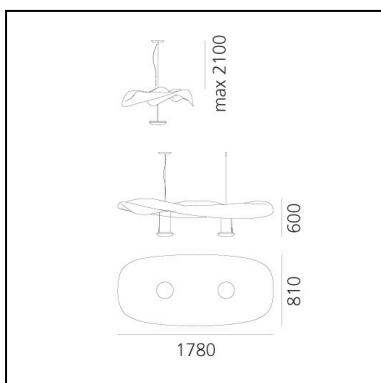

Cosmic Angel Suspension

Ross Lovegrove

IP20       Dimmerable: 

LUMINAIRE *

– Watt: **22W**

– Voltage: **220V-240V** depending on the source installed.
Light measurements are provided in relative form and technical lighting calculations may be updated according to the effective source used.

FEATURES

- Product Code: **1513010A**
- Colour: **Polished chrome**
- Installation: **Suspension**
- Material: **ABS, aluminium**
- Series: **Design Collection, Hydro**
- Environment: **Indoor**
- Emission: **Indirect**
- design by: **Ross Lovegrove**

DIMENSIONS

- Length: **1780 mm**
- Width: **800 mm**
- Height: **410 mm**
- Max Height from ceiling: **2000 mm**

SOURCES NOT INCLUDED

- Category: **LED RETROFIT**
- Number: **2**
- Watt: **11W**
- Socket: **R7s**