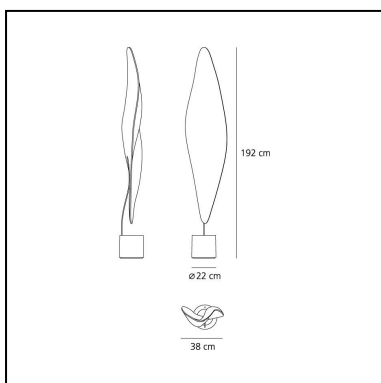

Cosmic Leaf Floor

Ross Lovegrove

IP20    

LUMINAIRE *

- Watt: **20W**
- Voltage: **220V-240V**
- Delivered lumen output: **922lm**
- CCT: **3000K**
- Efficiency: **73%**
- Efficacy: **46.08lm/W**

← **CR 97**: data may vary depending on the source installed. Light measurements are provided in relative form and technical lighting calculations may be updated according to the effective source used.

DESCRIPTION

"It appears as a digital leaf from another World , embedded with scales like a reptile or an insect which gather light and shadow on its body to seduce a mate." Available with halogen or metal halide source. Materials: chromed steel structure; body lamp-diffuser in transparent methacrylate with texture; painted metal lighting unit.

FEATURES

- Product Code: **1504010A**
- Colour: **Transparent**
- Installation: **Floor**
- Material: **Methacrylate, steel**
- Series: **Design Collection**
- Environment: **Indoor**
- Area contract: **Residential**
- Emission: **Diffused**
- design by: **Ross Lovegrove**

DIMENSIONS

- Width: **380 mm**
- Height: **1920 mm**
- Base Diameter: **220 mm**

SOURCES NOT INCLUDED

- Category: **LED RETROFIT**
- Number: **1**
- Socket: **G53**