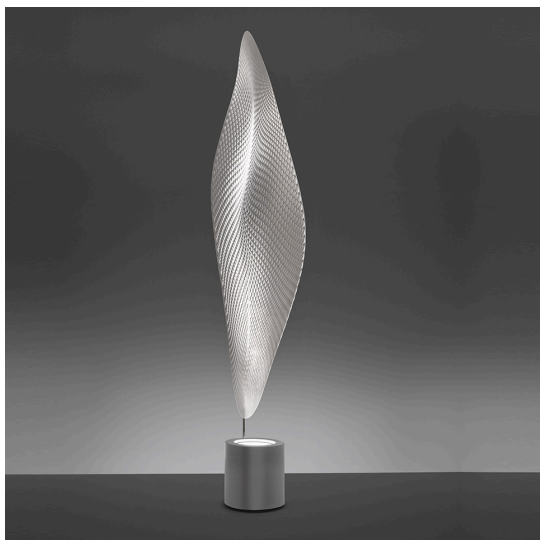

Cosmic Leaf Floor

Ross Lovegrove

IP20    

LUMINAIRE *

- Watt: **20W**
- Voltage: **220V-240V**
- Delivered lumen output: **922lm**
- CCT: **3000K**
- Efficiency: **73%**
- Efficacy: **46.08lm/W**

← **CR 97**: data may vary depending on the source installed. Light measurements are provided in relative form and technical lighting calculations may be updated according to the effective source used.

DESCRIPTION

"It appears as a digital leaf from another World , embedded with scales like a reptile or an insect which gather light and shadow on its body to seduce a mate." Available with halogen or metal halide source. Materials: chromed steel structure; body lamp-diffuser in transparent methacrylate with texture; painted metal lighting unit.

FEATURES

- Product Code: **1504010A**
- Colour: **Transparent**
- Installation: **Floor**
- Material: **Methacrylate, steel**
- Series: **Design Collection**
- Environment: **Indoor**
- Area contract: **Residential**
- Emission: **Diffused**
- design by: **Ross Lovegrove**

DIMENSIONS

- Width: **380 mm**
- Height: **1920 mm**
- Base Diameter: **220 mm**

SOURCES NOT INCLUDED

- Category: **LED RETROFIT**
- Number: **1**
- Socket: **G53**