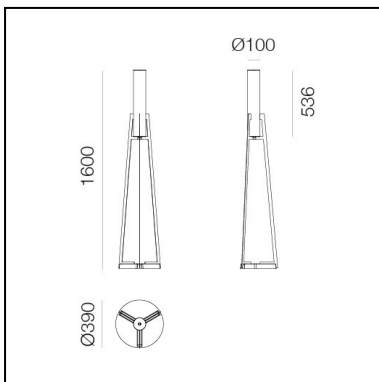

Criosfera - Floor

Giulia Foscari UNA / UNLESS

IP20

LUMINAIRE

– Watt: **20W**

DESCRIPTION

* The product is not yet available.

FEATURES

- Product Code: - - -
- Colour: **Silver**
- Installation: **Floor**
- Material: **Aluminum, glass**
- Series: **Design Collection, Novelties**
- design by: **Giulia Foscari UNA / UNLESS**

DIMENSIONS

- Height: **1600 mm**
- Diameter: **100 mm**
- Base Diameter: **390 mm**