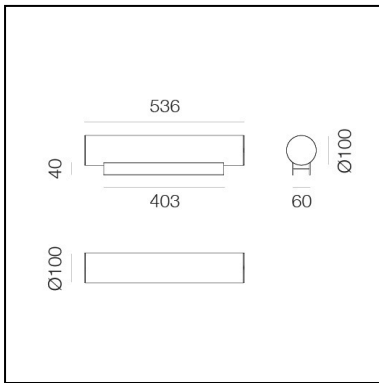

Criosfera - Horizontal

Giulia Foscari UNA / UNLESS

IP20 

LUMINAIRE

– Watt: **20W**

DESCRIPTION

* The product is not yet available.

FEATURES

- Product Code: - - -
- Colour: **Silver**
- Installation: **Table**
- Material: **Aluminum, glass**
- Series: **Design Collection, Novelties**
- design by: **Giulia Foscari UNA / UNLESS**

DIMENSIONS

- Length: **536 mm**
- Width: **100 mm**
- Height: **132 mm**
- Diameter: **100 mm**
- Base Length: **403 mm**
- Cutout Width: **60 mm**