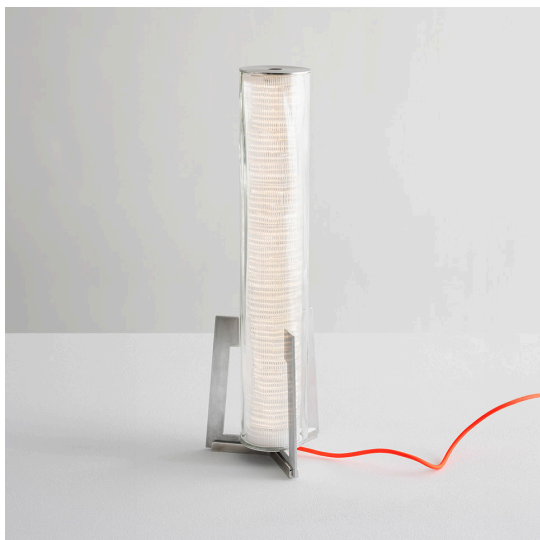

Criosfera - Vertical

Giulia Foscari UNA / UNLESS

IP20

LUMINAIRE

– Watt: **20W**

DESCRIPTION

* The product is not yet available.

FEATURES

- Product Code: - - -
- Colour: **Silver**
- Installation: **Table**
- Material: **Aluminum, glass**
- Series: **Design Collection, Novelties**
- design by: **Giulia Foscari UNA / UNLESS**

DIMENSIONS

- Height: **536 mm**
- Diameter: **100 mm**
- Base Diameter: **205 mm**