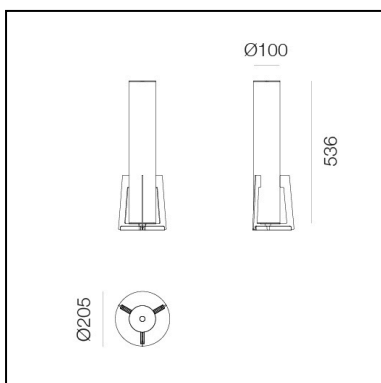

Criosfera - Vertical

Giulia Foscari UNA / UNLESS

IP20

LUMINAIRE

– Watt: **20W**

DESCRIPTION

* The product is not yet available.

FEATURES

- Product Code: - - -
- Colour: **Silver**
- Installation: **Table**
- Material: **Aluminum, glass**
- Series: **Design Collection, Novelties**
- design by: **Giulia Foscari UNA / UNLESS**

DIMENSIONS

- Height: **536 mm**
- Diameter: **100 mm**
- Base Diameter: **205 mm**