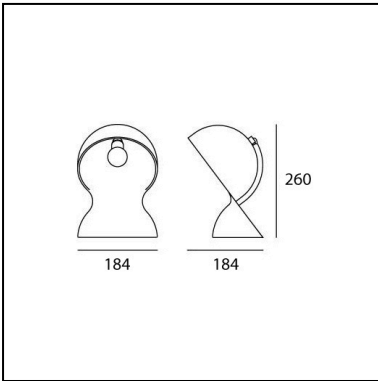

LUMINAIRE *

- Watt: **6W**
- Voltage: **220V-240V**
- Delivered lumen output: **345lm**

* Photometric data may vary depending on the source installed.
Light measurements are provided in relative form and technical lighting calculations may be updated according to the effective source used.

Notes

Minimum 4 pieces per package.

DESCRIPTION

This is a re-edition of the luminaire from the sixties designed by Vico Magistretti, Dalù expresses the spirit of our times. It is available in various colours and finishes, though retaining its unmistakable original design. The lamp is composed of a body made of moulded thermoplastic material.

FEATURES

- Product Code: **1466070A**
- Colour: **Orange**
- Installation: **Table**
- Material: **Polycarbonate**
- Series: **Design Collection**
- Environment: **Indoor**
- Area contract: **Residential**
- Emission: **Direct**
- design by: **Vico Magistretti**

DIMENSIONS

- Length: **184 mm**
- Width: **184 mm**
- Height: **260 mm**
- Impact Resistance: **N.D.**
- Glow Wire Test: **N.D.°**

SOURCES NOT INCLUDED

- Category: **LED RETROFIT**
- Number: **1**
- Watt: **6W**
- Socket: **E14**