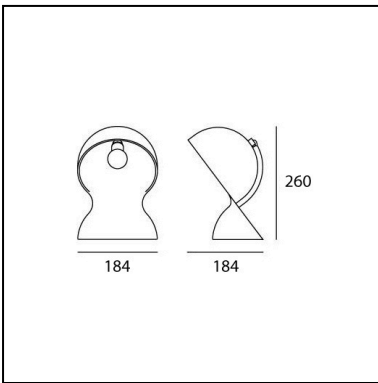

## LUMINAIRE \*

- Watt: **6W**
- Voltage: **220V-240V**
- Delivered lumen output: **345lm**

\* Photometric data may vary depending on the source installed. Light measurements are provided in relative form and technical lighting calculations may be updated according to the effective source used.

## DIMENSIONS

- Length: **184 mm**
- Width: **184 mm**
- Height: **260 mm**
- Impact Resistance: **N.D.**
- Glow Wire Test: **N.D.°**