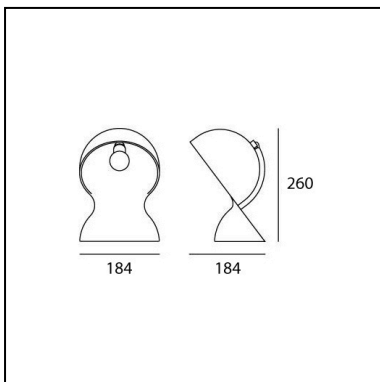

LUMINAIRE *

- Watt: **6W**
- Voltage: **220V-240V**
- Delivered lumen output: **345lm**

* Photometric data may vary depending on the source installed.
Light measurements are provided in relative form and technical lighting calculations may be updated according to the effective source used.

Notes

Minimum 4 pieces per package.

DESCRIPTION

This is a re-edition of the luminaire from the sixties designed by Vico Magistretti, Dalù expresses the spirit of our times. It is available in various colours and finishes, though retaining its unmistakable original design. The lamp is composed of a body made of moulded thermoplastic material.

FEATURES

- Product Code: **1466000A**
- Colour: **White**
- Installation: **Table**
- Material: **Polycarbonate**
- Series: **Design Collection**
- Environment: **Indoor**
- Area contract: **Residential**
- Emission: **Direct**
- design by: **Vico Magistretti**

DIMENSIONS

- Length: **184 mm**
- Width: **184 mm**
- Height: **260 mm**
- Impact Resistance: **N.D.**
- Glow Wire Test: **N.D.°**

SOURCES NOT INCLUDED

- Category: **LED RETROFIT**
- Number: **1**
- Watt: **6W**
- Socket: **E14**